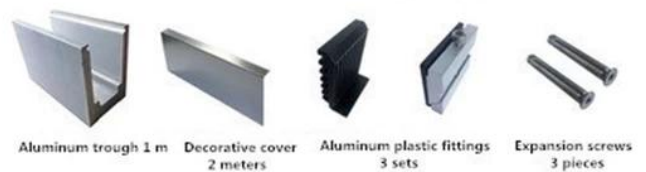

1 m aluminium groove contains the following accessories (excluding glass)

LCH-B02

16 mm to 17.52 mm tempered glass

1 m aluminium groove contains the following accessories (excluding glass)

LCH-C01 / A02: ilman verhoa / verholla käytettäväksi 12 - 13,14 mm lasin kanssa

LCH-C01

12 mm to 13.14 mm tempered glass

1 m aluminium groove contains the following accessories (excluding glass)

LCH-C02

12 mm to 13.14 mm tempered glass

1 m aluminium groove contains the following accessories (excluding glass)

LCH-D01 / A02: ilman verhoa / verholla käytettäväksi 12 mm - 13,14 mm lasin kanssa

LCH-D01

12 mm to 13.14 mm tempered glass

1 m aluminium groove contains the following accessories (excluding glass)

Aluminum trough 1 m

Waterproof tape 2 meters

Aluminum plastic fittings 3 sets

Expansion screws 3 pieces

LCH-D02

12 mm to 13.14 mm tempered glass

1 m aluminium groove contains the following accessories (excluding glass)

Aluminum trough 1 m