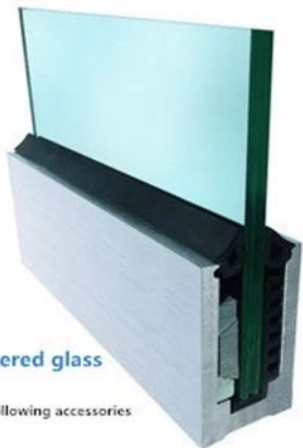

Aluminum trough 1 m Waterproof tape 2 meters Aluminum plastic fittings 3 sets Expansion screws 3 pieces

LCH-A02

20 mm to 21.52 mm tempered glass

1 m aluminium groove contains the following accessories (excluding glass)

Aluminum trough 1 m Decorative cover 2 meters Aluminum plastic fittings 3 sets Expansion screws 3 pieces

LCH-B01 / A02: ilman verhoa / verholla käytettäväksi 16 mm - 17,52 mm lasin kanssa

LCH-B01

16 mm to 17.52 mm tempered glass

1 m aluminium groove contains the following accessories (excluding glass)

LCH-B02

16 mm to 17.52 mm tempered glass

1 m aluminium groove contains the following accessories (excluding glass)

LCH-C01 / A02: ilman verhoa / verholla käytettäväksi 12 - 13,14 mm lasin kanssa

LCH-C01

12 mm to 13.14 mm tempered glass

1 m aluminium groove contains the following accessories (excluding glass)

LCH-C02

12 mm to 13.14 mm tempered glass

1 m aluminium groove contains the following accessories (excluding glass)