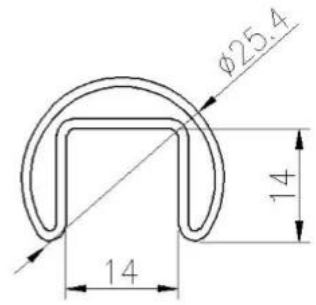

5 mallit lasi- aita 2205 hana saatavilla

Sivusuuntaisesti muotoiltu lasitappi

SFM

Lattialle asennettava pohjalevytappi ja porauslasisydäntappi

Aukko putki ruostumaton teräs ylin kaide ja tarvikkeet:

25 × 21MM, GROOVE 14 × 14MM

Surface treatment: satin brushed / mirror polished

25*21 tube

Model: SQ2521

DIAMETER 25.4MM, GROOVE 14 × 14MM

Surface treatment: satin brushed / mirror polished

Model: RD2525

Lasi saranat & lukot:

Glass Hinge

KEBIL 科比奥®

Glass to glass hinge

Glass to wall hinge

Glass to round post hinge

Glass Latch

KEBIL 科比奥®

Glass to glass latch 180 degree

Glass to glass latch 90 degree