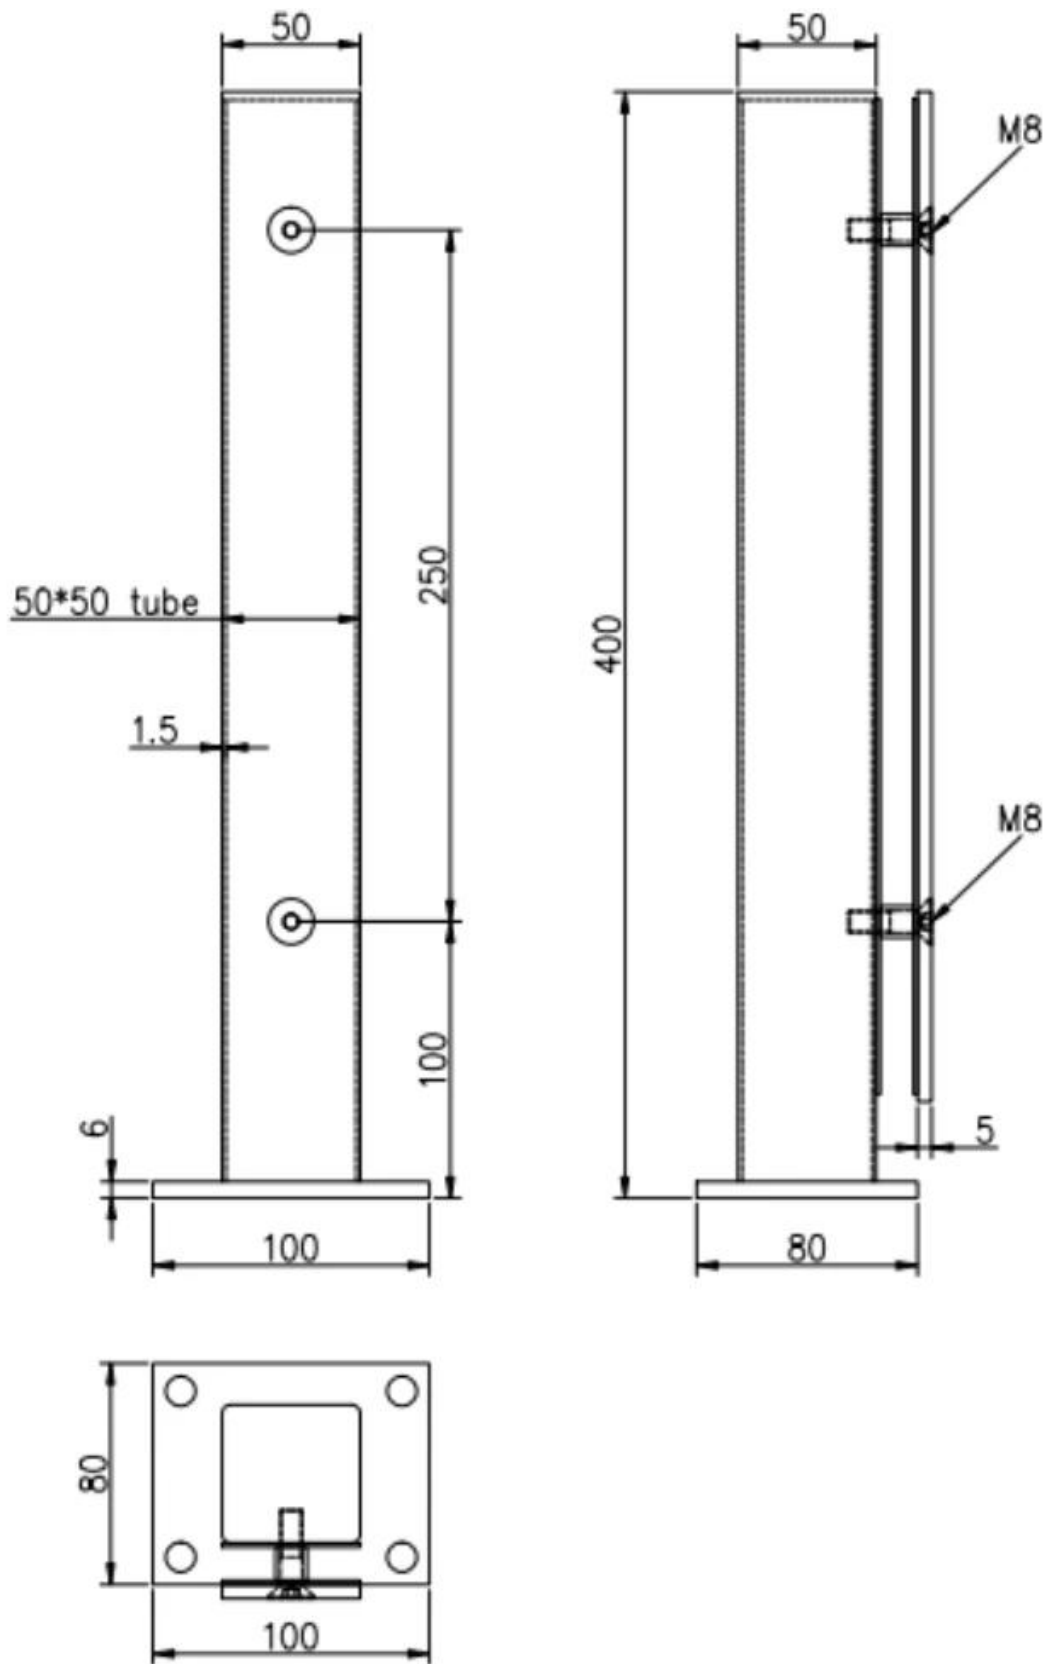

Postin piirustus