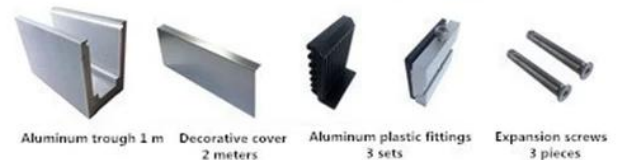

20 mm to 21.52 mm tempered glass

1 m aluminium groove contains the following accessories (excluding glass)

LCH-B01 / A02: ilman päällystettä käytettäväksi 16 - 17,52 mm: n lasilla

LCH-B01

16 mm to 17.52 mm tempered glass

1 m aluminium groove contains the following accessories (excluding glass)

LCH-B02

16 mm to 17.52 mm tempered glass

1 m aluminium groove contains the following accessories (excluding glass)

LCH-C01 / A02: ilman päällystettä, käytettäväksi 12-13,14 mm lasilla

LCH-C01

12 mm to 13.14 mm tempered glass

1 m aluminium groove contains the following accessories (excluding glass)

Aluminum trough 1 m Waterproof tape 2 meters

Aluminum plastic fittings 3 sets

Expansion screws 3 pieces

LCH-C02

12 mm to 13.14 mm tempered glass

1 m aluminium groove contains the following accessories (excluding glass)

Aluminum trough 1 m

Decorative cover 2 meters

Aluminum plastic fittings 3 sets

Expansion screws 3 pieces