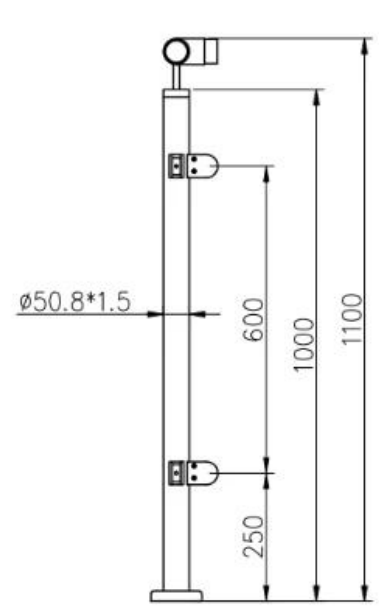

## Tekninen Piirustus

**LCH-106**

**LCH-107**

**LCH-108**

**Asennus:**

## Glass Clamp Installation Guide

Mark and centre punch desired location of blind rivet nut location.

Drill centre punched hole in tube to suit blind rivet nut.

Insert blind rivet nut into tube and fasten with blind rivet tool.

Check installed blind rivet nut is secure and ready for install.

Align half glass clamp with blind rivet nut inline position. Screw in button head cap screw into thread and tighten with hex key.

Select appropriate rubber gasket to suit glass panel thickness. Install rubber gasket into both sides of glass clamp. (Note rubber gasket marked with sizes).