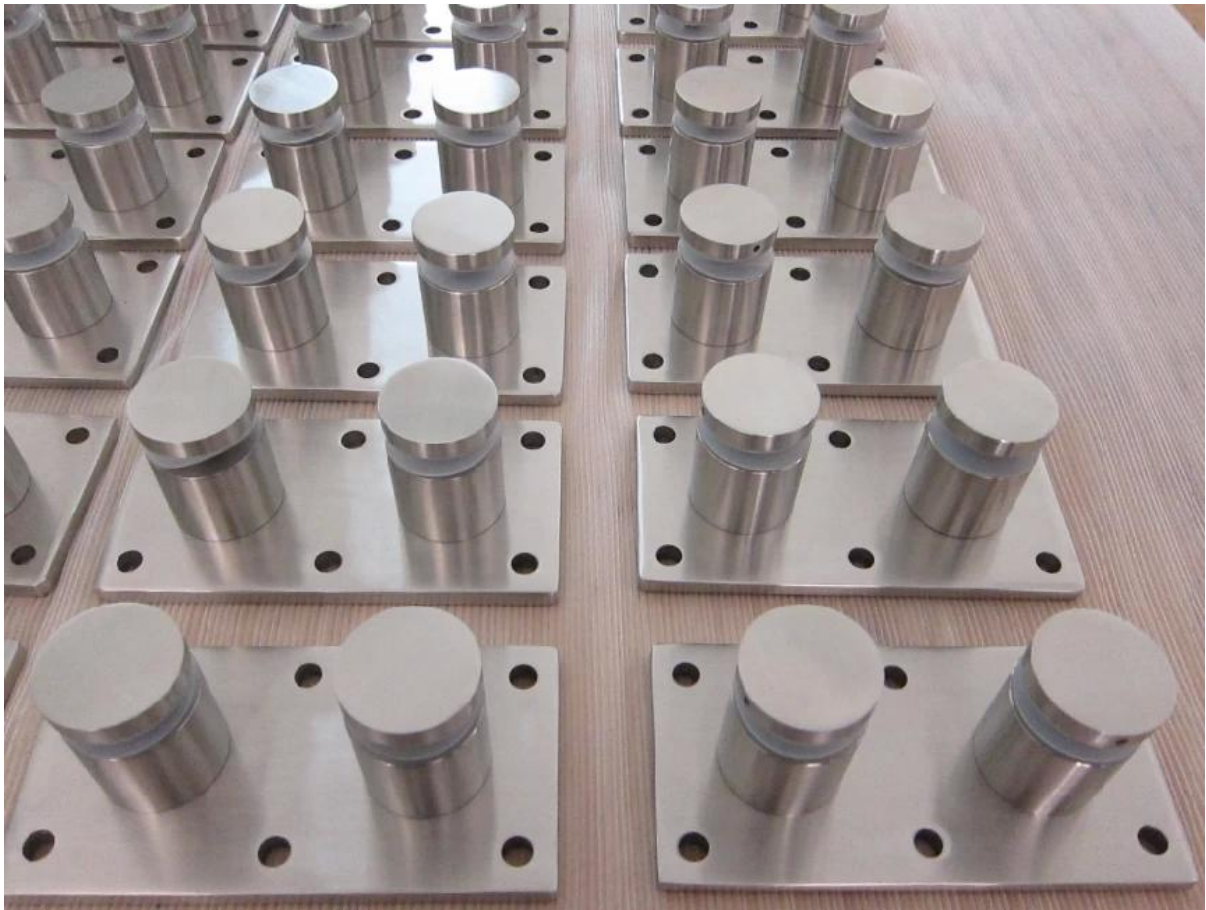

SF-30

Model no. : SF-50 T	
Material	Stainless steel 304/ 316
Finish	Satin / mirror polished
Size	50*10mm cap, 50*30 mm body, silicon rubber gasket included
Mounting plate size	200*100*10mm

SF-50

Standoff Bracket

Item: glass rail standoff

Item no.: SF

Material: stainless steel 304 or 316

Finish : satin / mirror polished

launch-china.en.alibaba.com

Yläkiskon kehyksettömät lasi kaide

[Kiina 12mm karkaistu lasi kaide lasi hana alareunassa ja sijoittuu rautateiden päälle ja parvekkeelle](#)

Round top rail

For 12mm glass

Material	Stainless steel 316/316L
Finish	Mirror or satin
Dimension	Dia 25.4mm , groove 14*14 mm , 5.8 meter per length

Round top rail fittings

Round 180 degree connector , 90 degree connector , wall to rail connector , end cap

Material	Stainless steel 316
Finish	Mirror or satin

Square top rail

For 12mm glass

Material	Stainless steel 316/316L
Finish	Mirror or satin
Dimension	25*21mm , groove 14*14 mm , 5.8 meter per length

Square top rail fittings