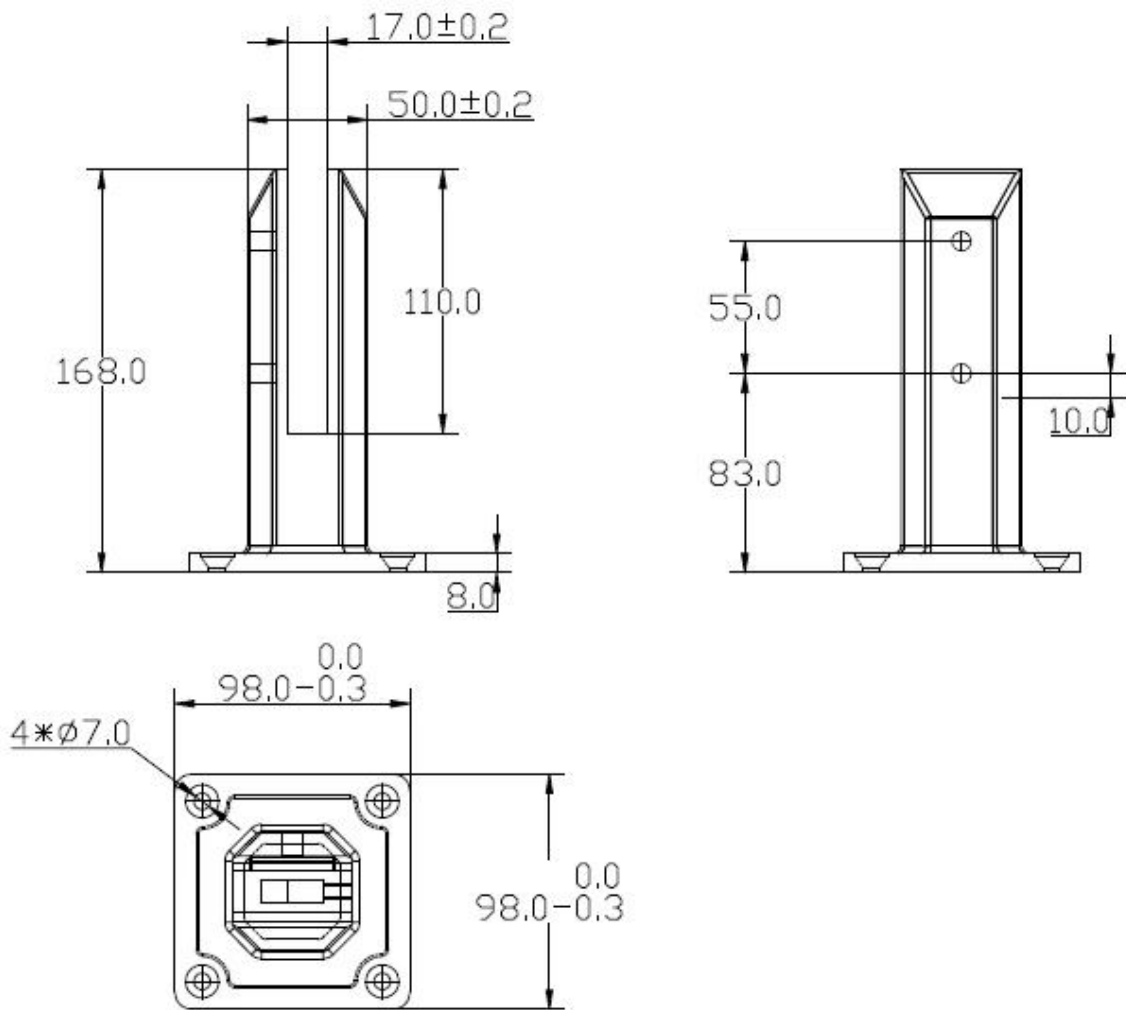

Pakkaus ja toimitus

- --Yksi tietokone, yksi pussi, sitten yhteen laatikkoon. 20 kpl tulee yksi pakkaus.
- --Shipping vaihtoehto: sea (10-15 päivää) /by ilmateitse (3-5 päivää)