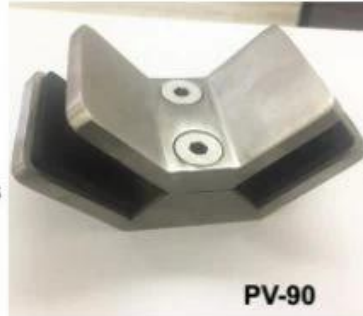

CB-90

- Round ϕ 60mm clamps
- To hold 180° glass panels
- For 8-12mm glass

- Corner glass clamp
- To hold 90° glass panels
- For 12-15mm glass