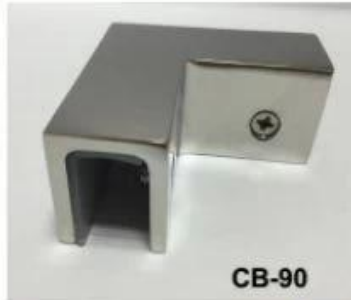

BC-60

BC-80x35

CB-90

BC-80x35

- Square 80x35mm clamps
- To hold 180° glass panels
- For 8-12mm glass

CB-90

- Corner glass clamp
- To hold 90° glass panels
- For 8-12mm glass

BC-60