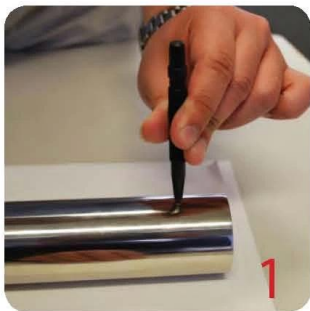

Uusi design iso zise lasi puristin 12-15mm lasi 90 asteen kulma.

Asennus

Glass Clamp Installation Guide

Mark and centre punch desired location of blind rivet nut location.

Drill centre punched hole in tube to suit blind rivet nut.

Insert blind rivet nut into tube and fasten with blind rivet tool.

Check installed blind rivet nut is secure and ready for install.

Align half glass clamp with blind rivet nut inline position. Screw in button head cap screw into thread and tighten with hex key.