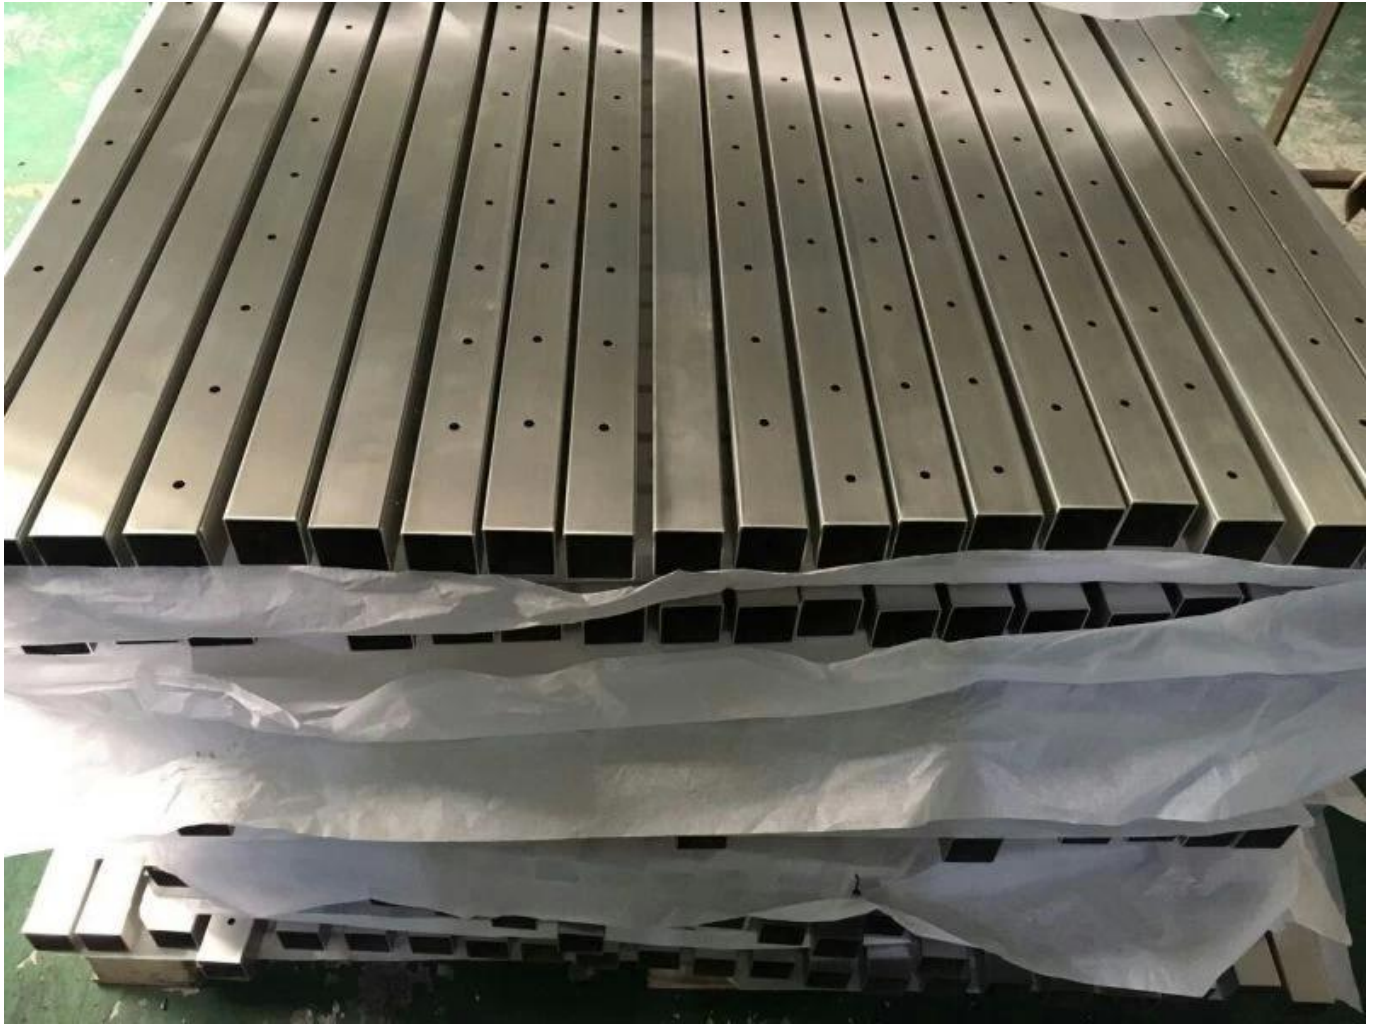

Pakkauskuva