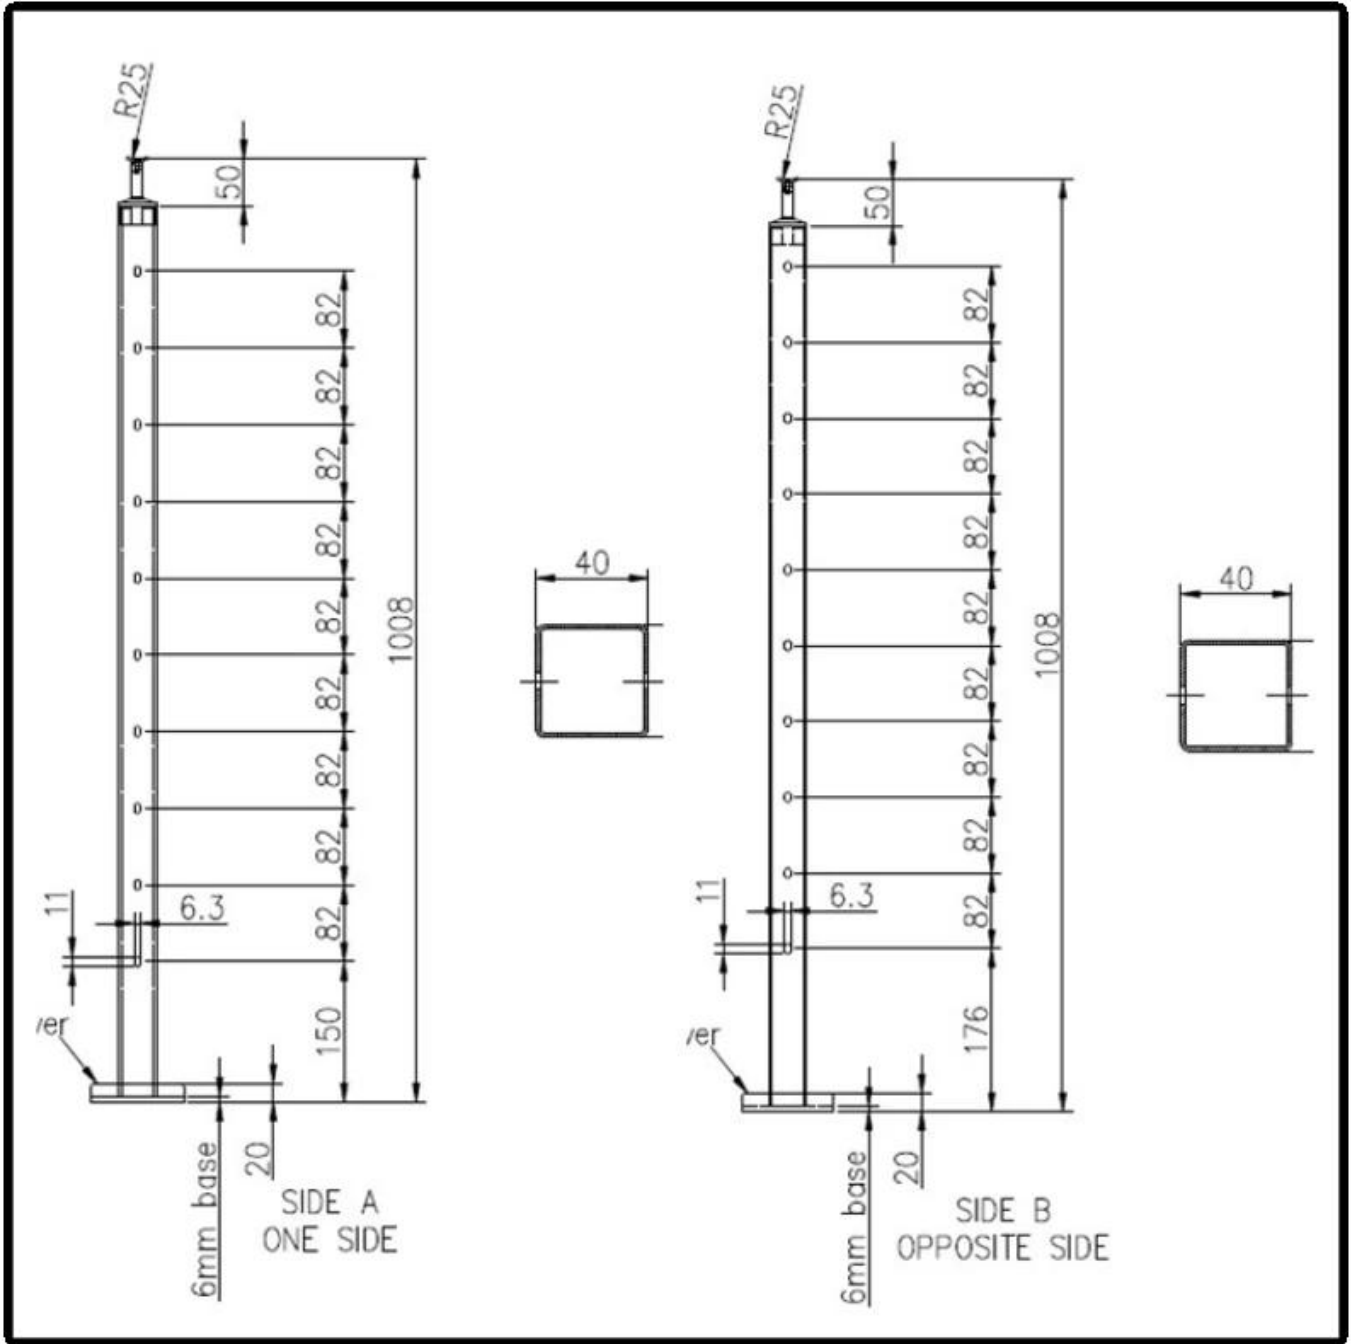

Massatuotanto