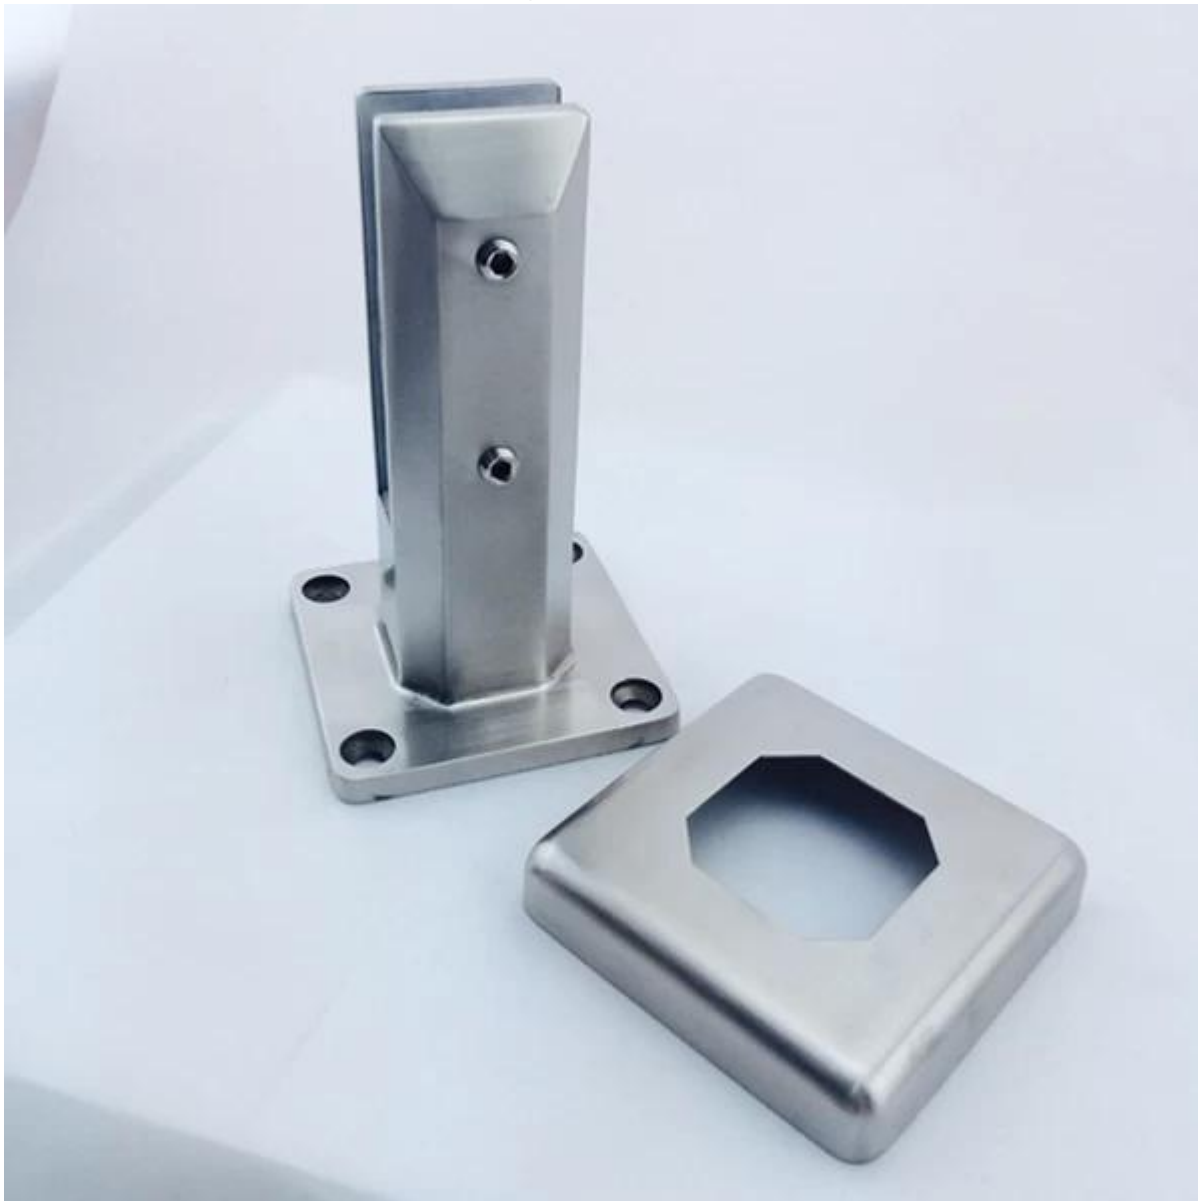

## base plate spigot gor pool fence

spigot application	for swimming pool fence , frameless glass railing , deck glass railing .
spigot material	stainless steel 316
spigot quality	high quality, can be used near pool or sea,in rainy,snowy and windy weather
spigot finishing	satin/brushed or mirror polished
suit glass thickness	6mm/8mm/10mm/1076mm,12mm,12.76mm, 13.52mm
spigot package	plastic bag+small white box+carton 1 spigot for 1 white box 10 or 12 spigots for a carton
MOQ	1 set
shipping method	shipment is sent by courier like DHL, UPS,FEDEX etc for small quantity; shipment is sent by sea/vessel for big quantity
trade terms:	EXW,FOB,CNF,C&F,CIF etc
payment terms:	T/T(50/50;30/70),western union,alibaba escrow

## SBM: square base plate spigot

## RBM: round base plate spigot

**RBM**