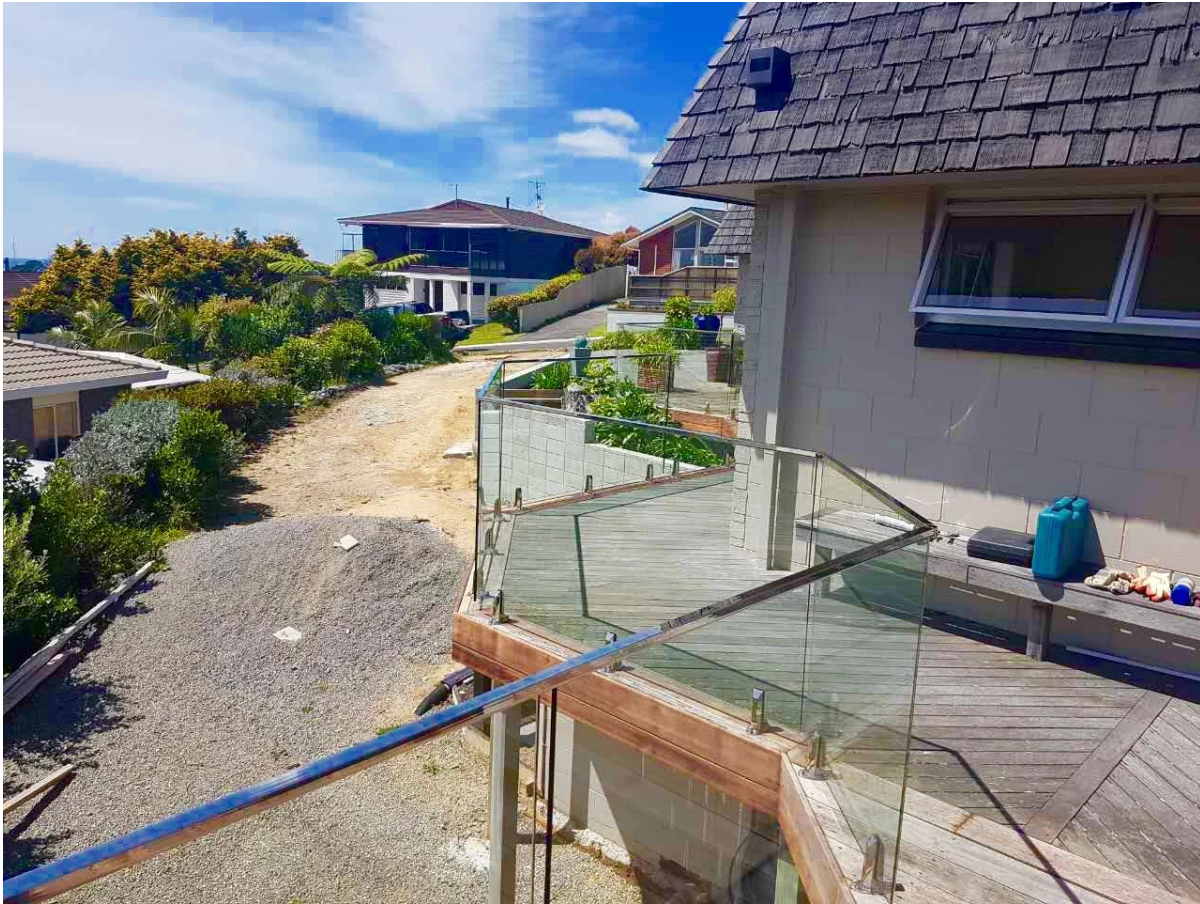

3. Pakkaus:

1). Cardboard Tube Packaging

Jokainen urakavion kaiteet peitetty muoviholkilla, laita sitten pahviputkeen, 5 kpl nipuksi.