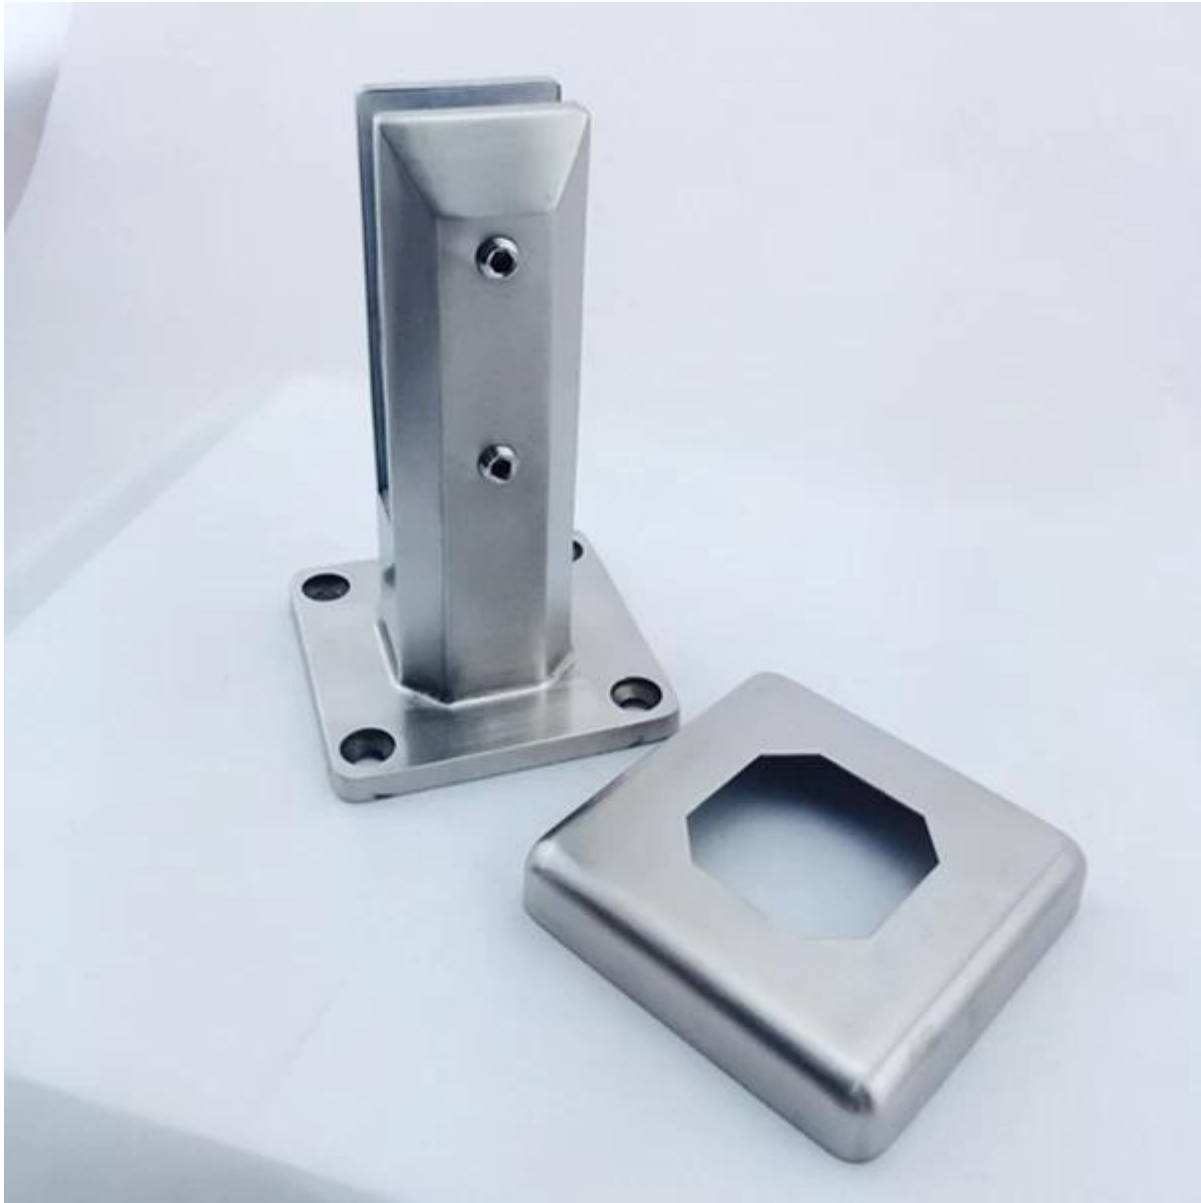

frameless pool fence square glass spigot 168mm high with base cover, for 8mm to 12mm thickness clear tempered glass .

1. 316 stainless steel
2. 316L stainless steel
3. duplex 2205
4. brushed / satin
5. polished /mirror
6. 168mm high
7. with base cover
8. we can offer concrete bolt for fixing
9. for 8mm 10mm 12mm clear tempered glass
10. MOQ 10 pcs
11. 10 pcs per pack
12. used for swimming pool fence , balcony glass fence, staircase fence , deck fence etc.
13. Stock for quick delivery
14. brand new
15. Shenzhen factory

frameless pool fence glass spigot mirror polish

SBM

frameless pool fence glass spigot brushed satin

frameless pool fence glass spigot used for balcony fence