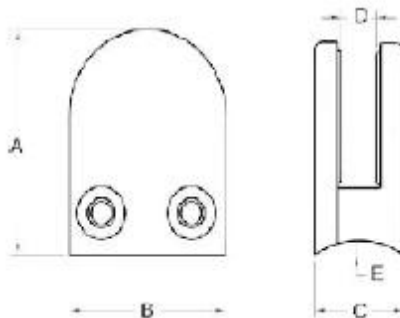

## Ruostumaton teräs D lasi puristin lasi kaide

Material	Stainless steel 304/ 316
Finish	satin / mirror polished

Model No.	A	B	C	D	E
G102	44	44	25	11	0
G102R	48	44	25	11	R-21.5

Material	Stainless steel 304/ 316
Finish	Satin / mirror polished
For glass thickness	6mm -13.52mm

Model No.	A	B	C	D	E
G103	50	40	22	8	0
G104	50	40	26	12	0
G105	55	45	28	14	0
G103R	52	40	22	8	R-21.5
G104R	52	40	26	12	R-21.5
G105R	58	45	28	14	R-25.4

**Square lasi puristin 8-10mm (5/16 "" - 3/8 ") lasin paksuus**