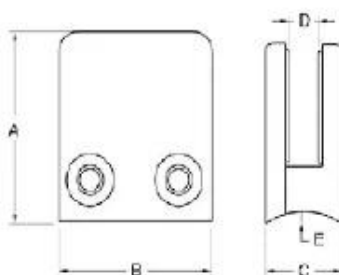

## Ruostumaton teräs D lasi puristin lasi kaide

Material	Stainless steel 304/ 316
Finish	satin / mirror polished

Model No.	A	B	C	D	E
G102	44	44	25	11	0
G102R	48	44	25	11	R-21.5

Material	Stainless steel 304/ 316
Finish	Satin / mirror polished
For glass thickness	6mm -13.52mm

Model No.	A	B	C	D	E
G103	50	40	22	8	0
G104	50	40	26	12	0
G105	55	45	28	14	0
G103R	52	40	22	8	R-21.5
G104R	52	40	26	12	R-21.5
G105R	58	45	28	14	R-25.4

**Square lasi puristin 8-10mm (5/16 "" - 3/8 ") lasin paksuus**