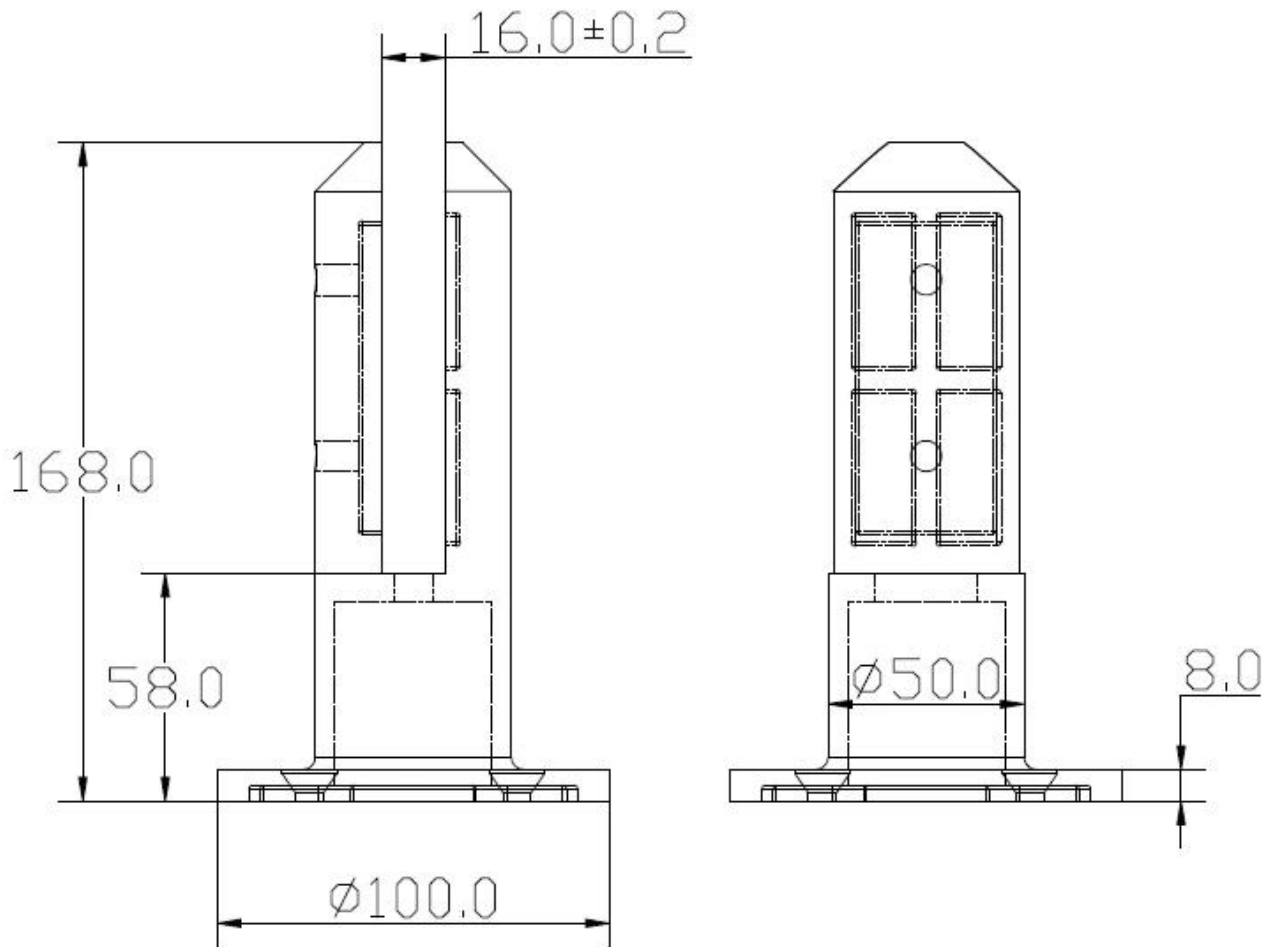

Lasi Spigot RBM Käyttöönotto

Lasi spigot RBM ulottuvuus:

Materiaali:

Marine grade 316 Stainless Steel material to maximize the products life and appearance. This premium quality material is low carbon, anti ruoste - tough, durable, excellent resistance to corrosion, suitable for outdoor uses.

Pinta:

Finished with a fantastic high quality mirror polished finish.

Lataa [Lasi spigot RBM tekninen piirustus](#) täällä.