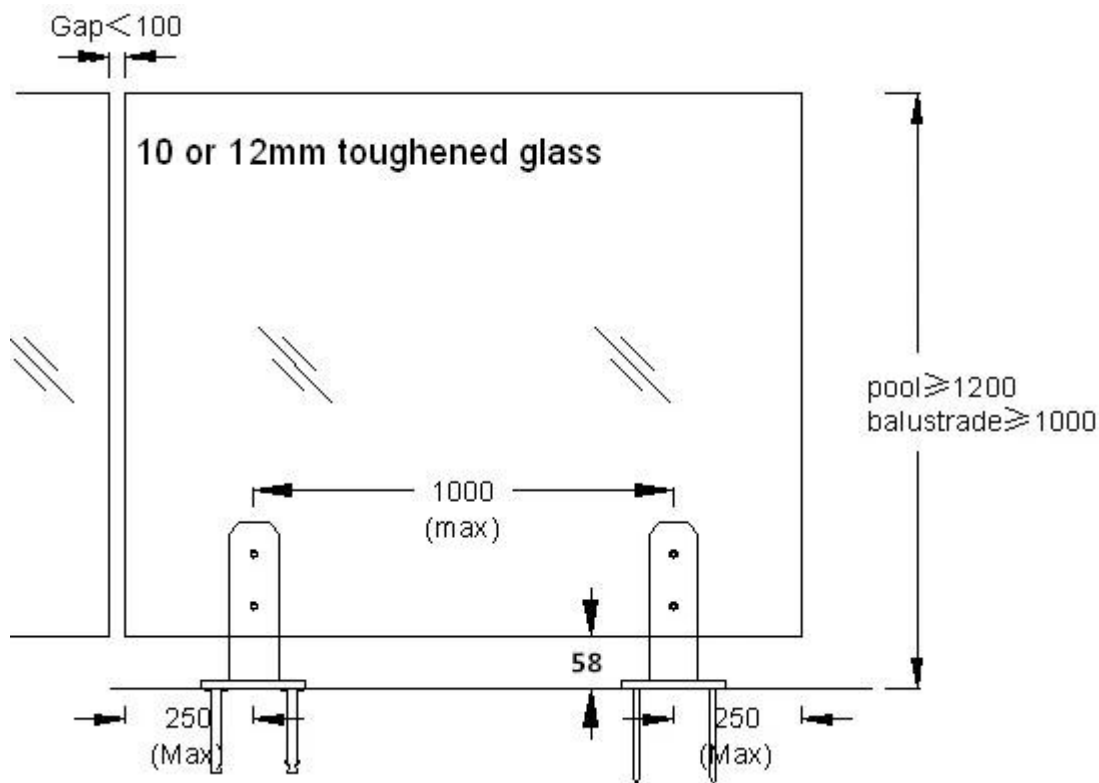

Lasi Spigot RBM Käyttöönotto

Lasi spigot RBM ulottuvuus:

Materiaali:

Marine grade 316 Stainless Steel material to maximize the products life and appearance. This premium quality material is low carbon, anti ruoste - tough, durable, excellent resistance to corrosion, suitable for outdoor uses.

Pinta:

Finished with a fantastic high quality mirror polished finish.

Lataa [Lasi spigot RBM tekninen piirustus](#) täällä.

Lasi Spigot RBM Ominaisuus:

- 1.Strong friction clamping system for NO HOLE glass, quick and easy to DIY Install. You can put as many clamps as you like along larger panels of glass.
- 2.Glass spigots ovat kiinteitä Stainless Steel! Ei Hollow!
- 3.Suits 10-12mm karkaistu lasi.
- 4.Designed and manufactured according to Australian Standard for swimming pool fencing safety, Australia Balustrade Standard AS& NZS.