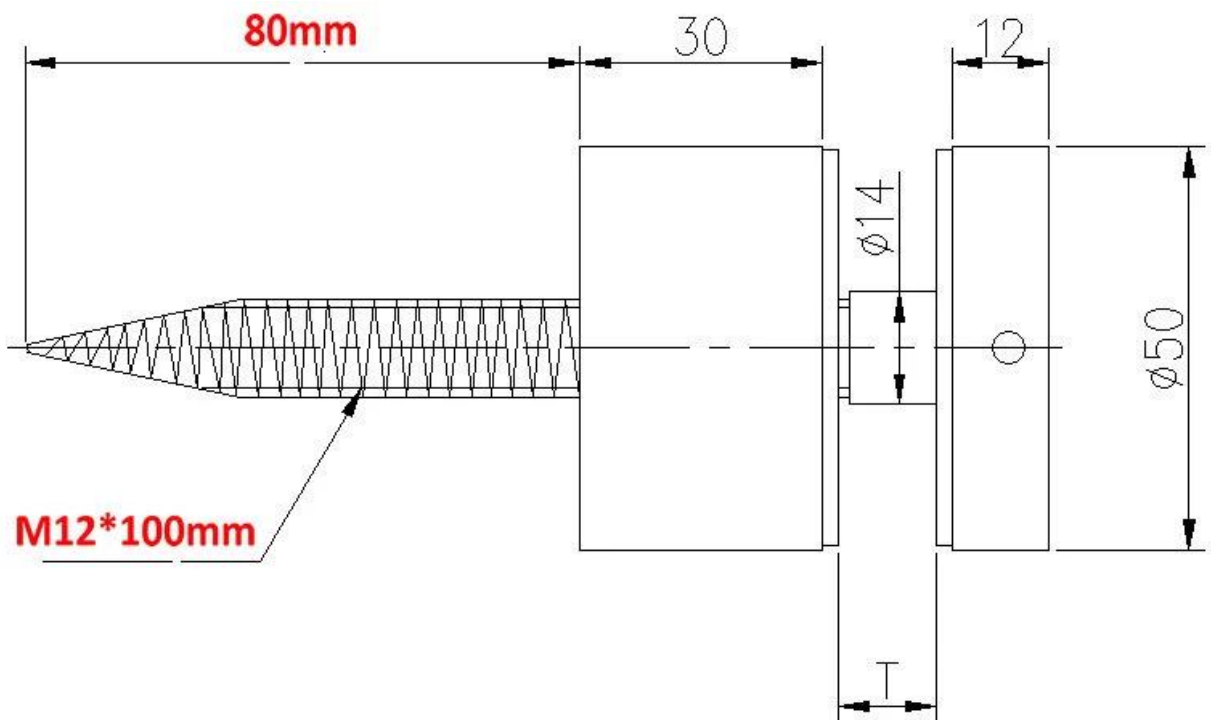

standoff SF-50 for frameless glass railing

SF-50

project show