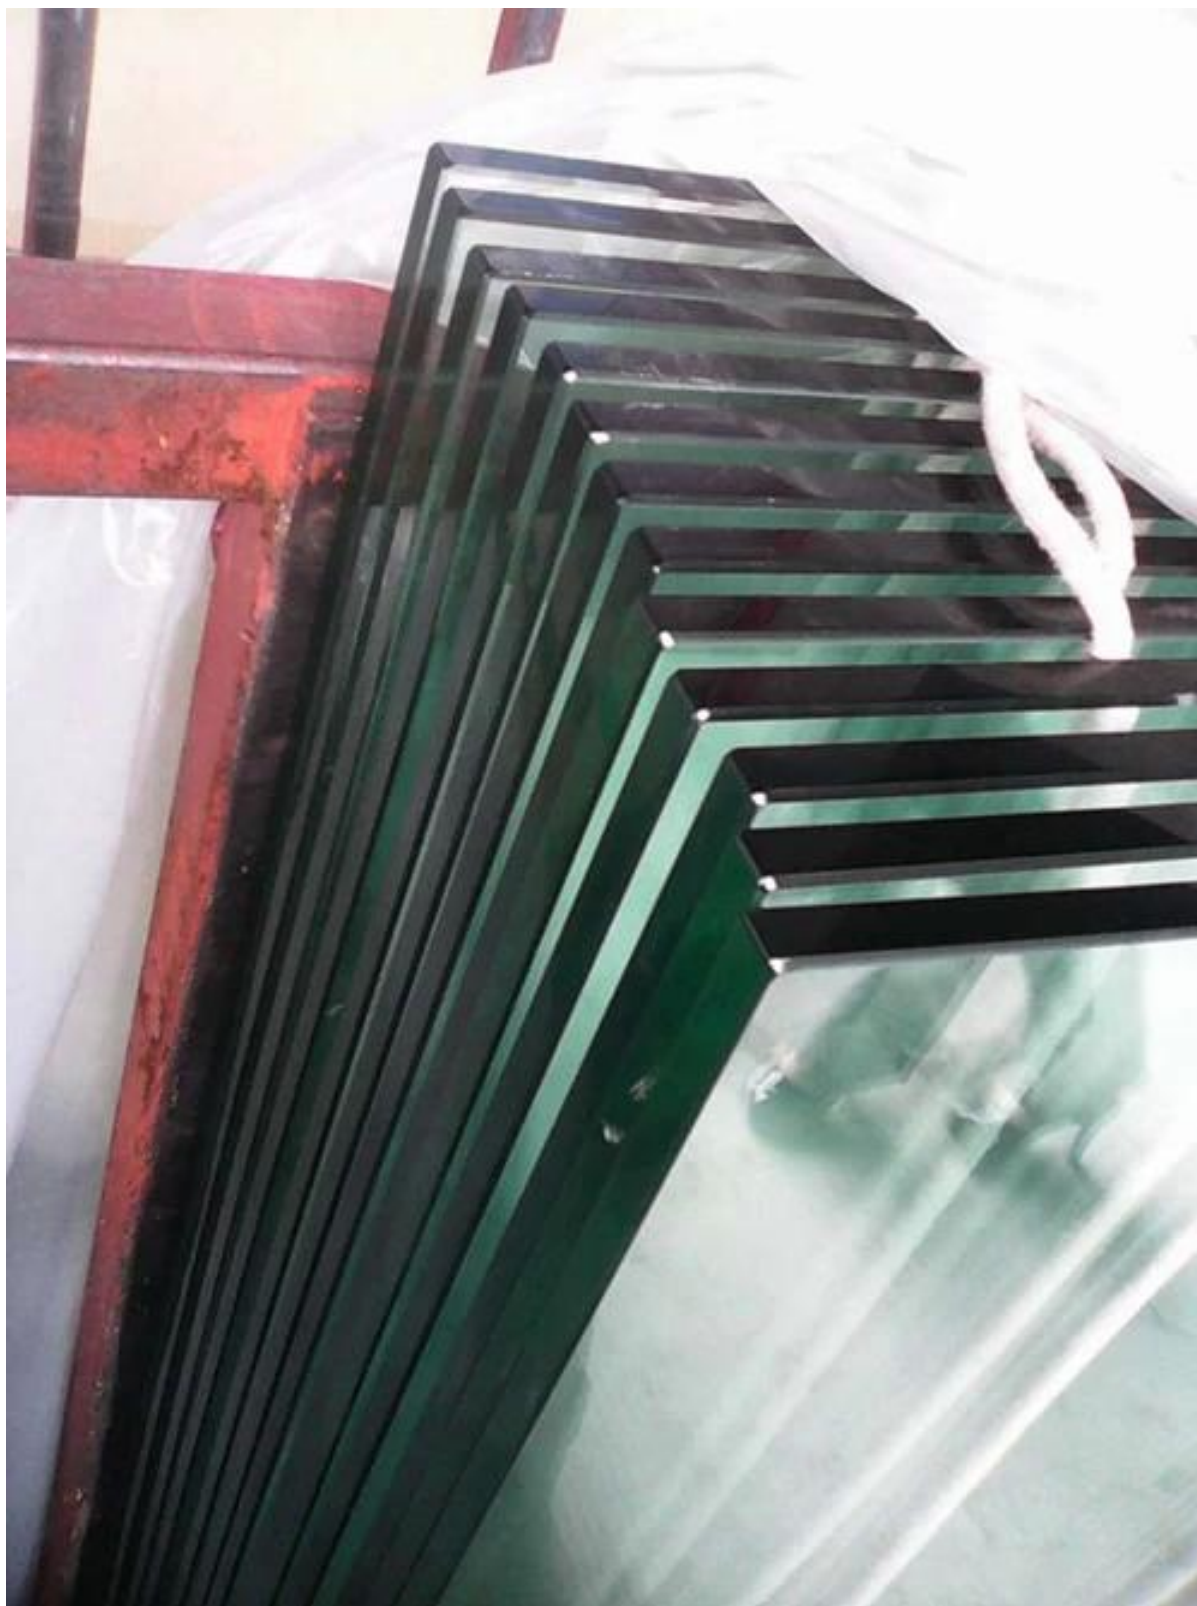

Kiina valmistaja, ruostumaton teräs kaksi sivulasit sarana, lasi nelion post portin sarana, lasi kaide

säädettävät lasi seinään oven sarana, lasi neliö viesti sarana jousikuormitettuja portti sarana

G-W1

SBM

Mirror

Satin

[10-12mm kirkas lasi paneelit allas aidat.](#)

[ruostumaton teräs lasi salpa, kaksi sivuportin salpa lasi kaiteiden, lasiovi salpa](#)

Model no. : GL-90

Glass to glass latch 90 degree

Material	Stainless steel 316/316L
Finish	Mirror or satin polished
For glass thickness	8-12mm

Remark : In swing & out swing both available

Model no. : GL-180

Glass to glass latch 180 degree

Material	Stainless steel 316/316L
Finish	Mirror or satin polished
For glass thickness	8-12mm

Remark : Other degrees available according to your requirement

Model no. : GL-W

Glass to wall / square post latch

Material	Stainless steel 316L
Finish	Mirror or satin polished
For glass thickness	8-12mm

Model no. : GL-P

Glass to round post latch

Material	Stainless steel 316L
Finish	Mirror or satin polished
For glass thickness	8-12mm