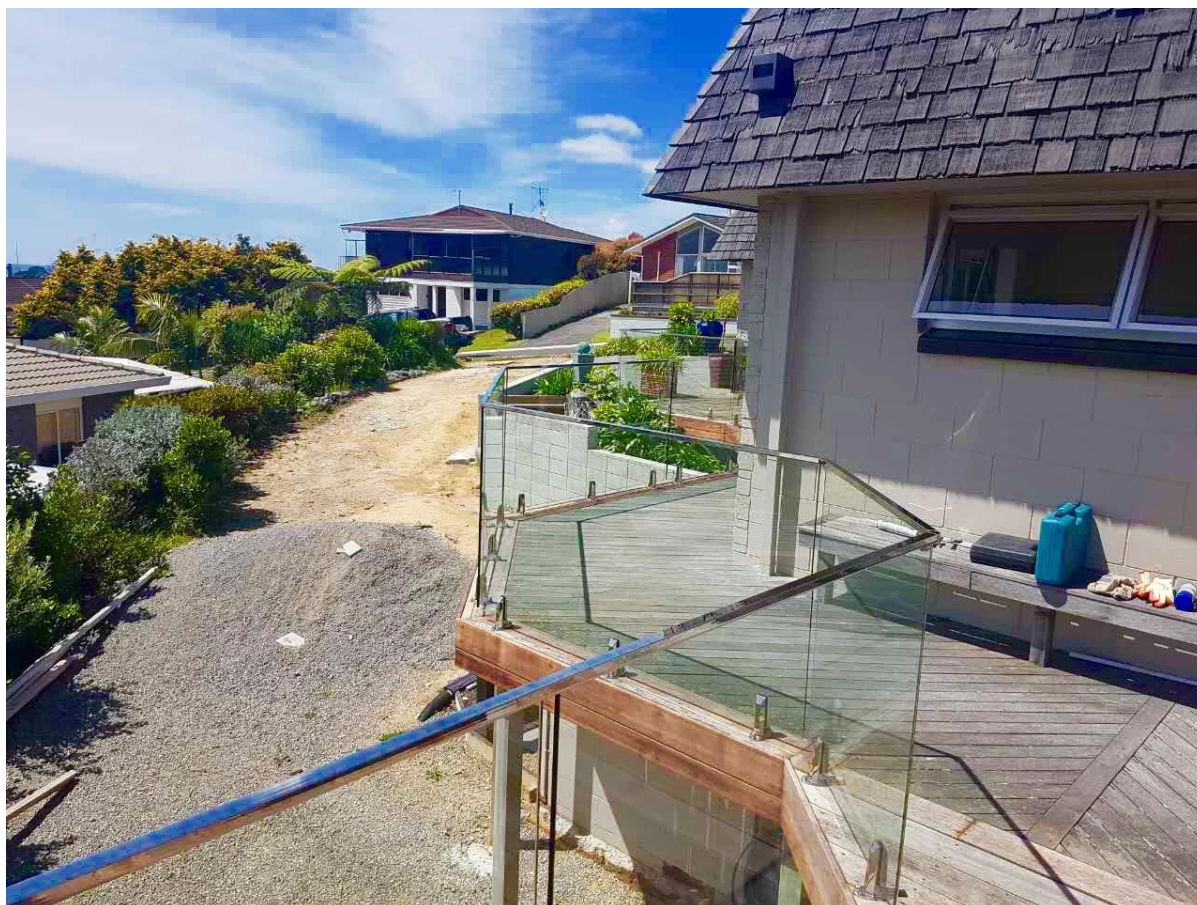

3. Emballage:

1). Emballage de tube de carton

Chaque main courante de la fente de la pièce recouverte de manchons en plastique, puis mis dans un tube en carton, 5 pcs dans un paquet.