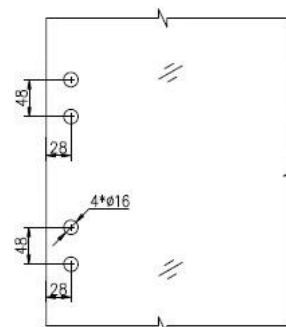

KEBIL 科比奧™
www.launch-china.cn

Glass gate hinge series

1. Glass-Glass hinge, Glass to Wall hinge and Glass to Round post hinge are suitable for 1000x1200mm glass gate 8-12mm thick .
When you open the glass gate it will close automatically .
2. Our glass hinges are made by precision casting with stainless steel 316 material , satin and mirror finish optional .
3. Our hinges must be applied on tempered glass .

Glass to Glass

Glass to Round post

Glass to Wall

Hole dimensions

[verre à charnière de verre pour les clôtures de piscine](#)

G-G1

[nouvelle charnière de modèle verre à charnière de verre pour la natation porte piscine de clôture,](#)