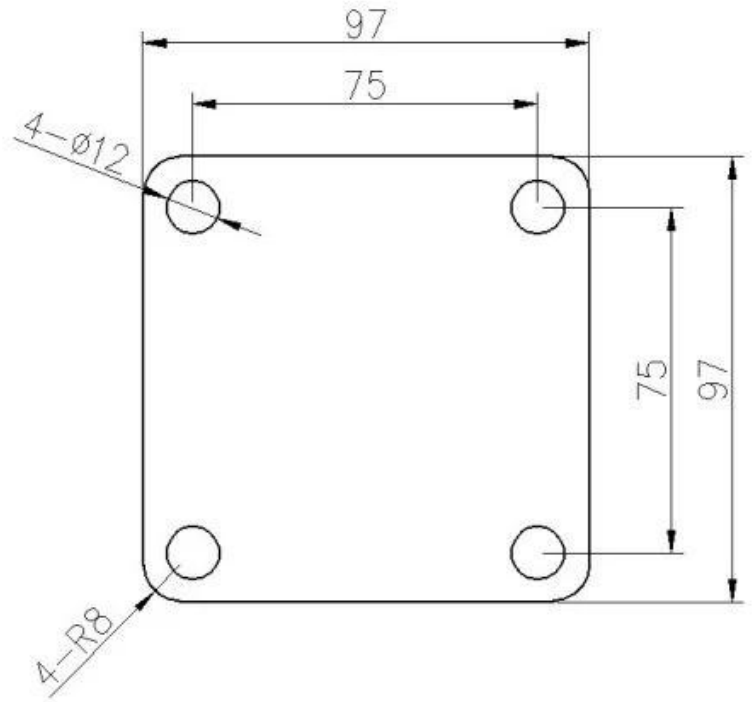

**Surface de satin**

**Surface noire mat**

**Techniquedessin**

深圳市朗驰商贸有限公司 <b>SHENZHEN LAUNCH CO., LTD.</b>		Surface treatment		Proportion
Design	Jacky	Material	2205	1:2
Check	Drawing NO: SM-4	No note of entity size tolerance		
Craft	Name:	Linear tolerance	X	±0.1
Audit	Revision	tolerance	XX	±0.1
Approve	VO01	Angle tolerance	X	±1°
			XX	±0.5°

深圳市朗驰商贸有限公司 <b>SHENZHEN LAUNCH CO., LTD.</b>		Surface treatment		Proportion
Design	Jacky	Material		1:2
Check	Drawing NO: SM	No note of entity size tolerance		
Craft	Name:	Linear tolerance	X	±0.1
Audit	Revision	tolerance	XX	±0.1
Approve	VO01	Angle tolerance	X	±1°
			XX	±0.5°