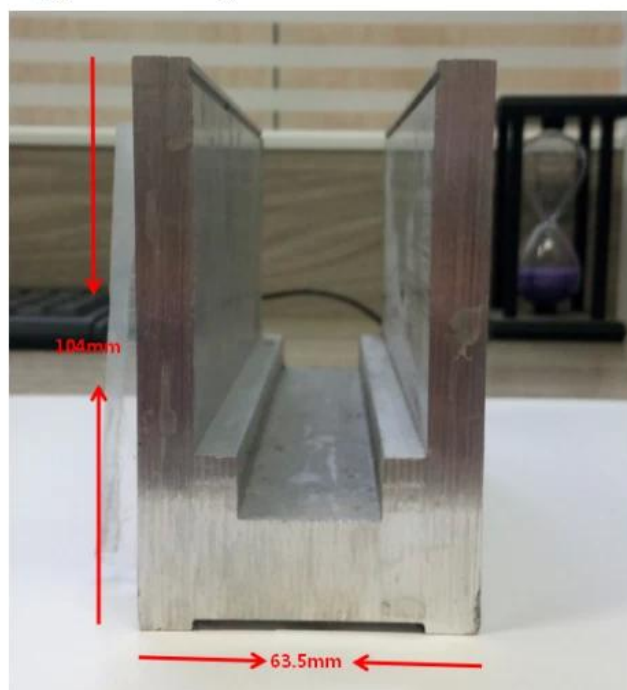

Aluminum trough 1 m

Waterproof tape 2 meters

Aluminum plastic fittings 3 sets

Expansion screws 3 pieces

LCH-D02

12 mm to 13.14 mm tempered glass

1 m aluminium groove contains the following accessories (excluding glass)

**Plus de types de canal U en aluminium pour la balustrade en verre:**

Small profile: for glass thickness 10-12.76mm

Big profile: for glass thickness 20-30mm

**Mandrail de tube à fente:**