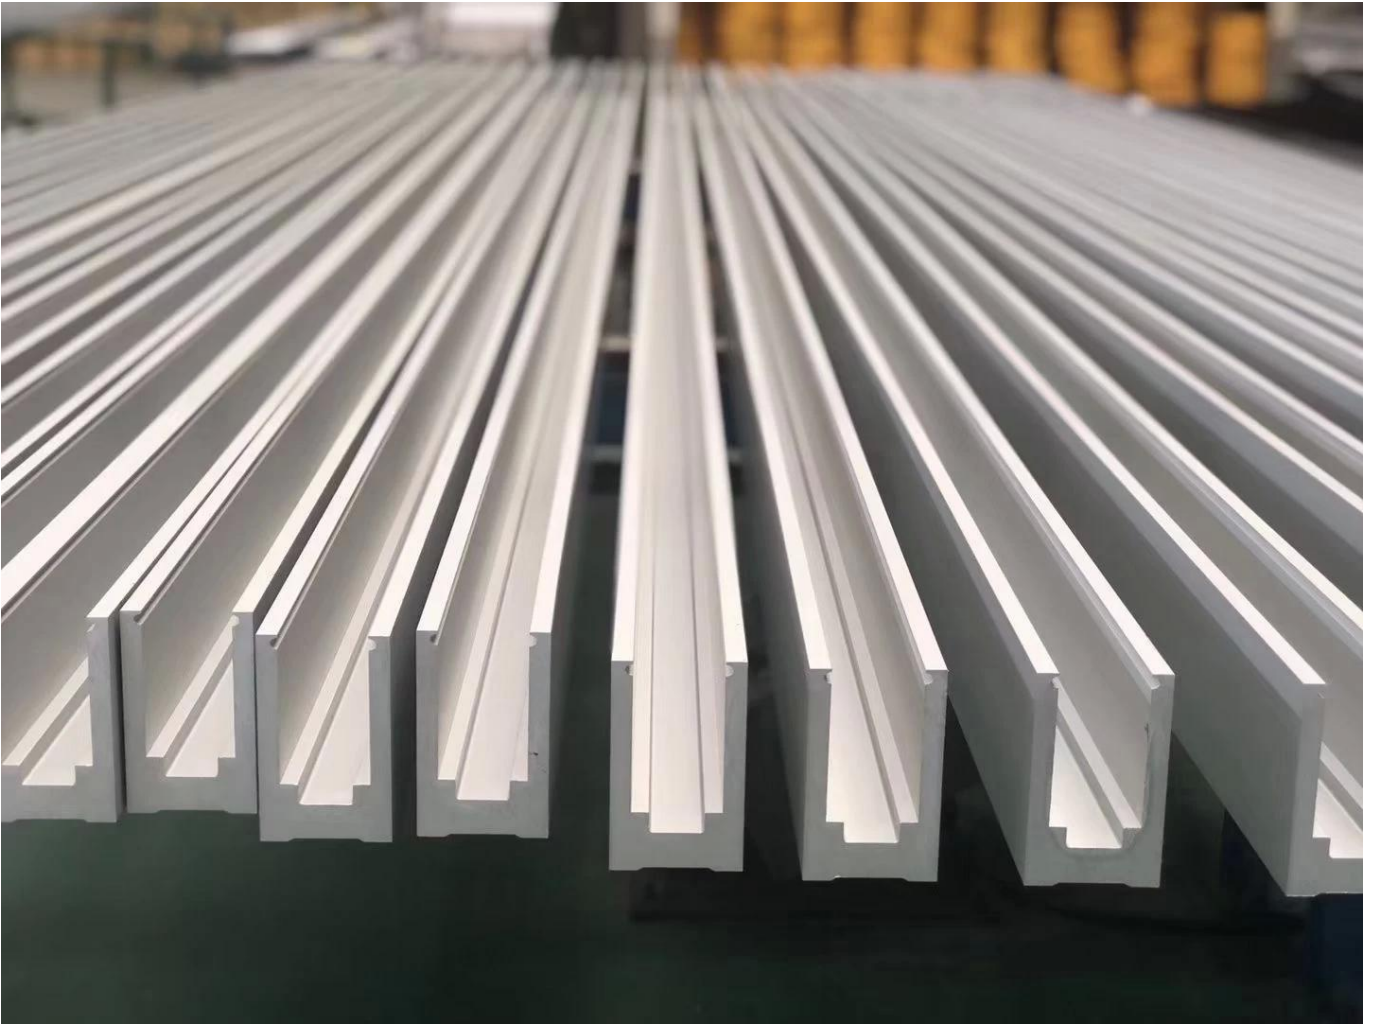

### **Railing Design Option**

- straight linear and curved
- safety toughened glass and laminated glass 10-21.52mm
- glass top free, slotted handrail and glass bracket handrail
- floor mounted and side mounted
- residential design and commercial railing

<b>Nom du produit</b>	Frameless Glass balustrade Aluminum u channel frameless balcony staircase swimming pool fence glass railing
<b>Dimensions</b>	Customized, According to the client's specific requirement.
<b>Matériel</b>	<b>Informations sur le profil</b>
	Material: Aluminum(6063-T5) profile length 3m Profile Wall thickness: 10 mm Color: original, silver, black, graphite
	<b>Glass Option</b>
	Laminated glass, tempered glass, Low-E glass, floated glass, reflective glass single glazing /double glazing Single : 8/10/12mm Double: , 6.38mm, 8.76mm 10.76mm 11.52mm etc Couleur:clear, ford blue reflective, green reflective, LOW-E. etc. Any other glass thickness according to customer's requirements.
	<b>Hardwares</b>
	setscrew, stainless steel cover, stainless steel railing High quality made in China
<b>Finition</b>	Powder coated or Anodizing
<b>Emballage</b>	Bubble bag+Wooden frame
<b>Applicable place</b>	Schools, Restaurants, Commercial Buildings and Residential etc.
<b>Délai de livraison</b>	15-25 days after receiving the deposit

**HautBalustradeTube:**

**Glass Fence Panel:**

**Aluminum Base Channel:**

**Welcome to contact us for more information:**

**Veille**

**Email: [sales03@launch-china.cn](mailto:sales03@launch-china.cn)**

**HP/WhatsApp: +8613686807796**