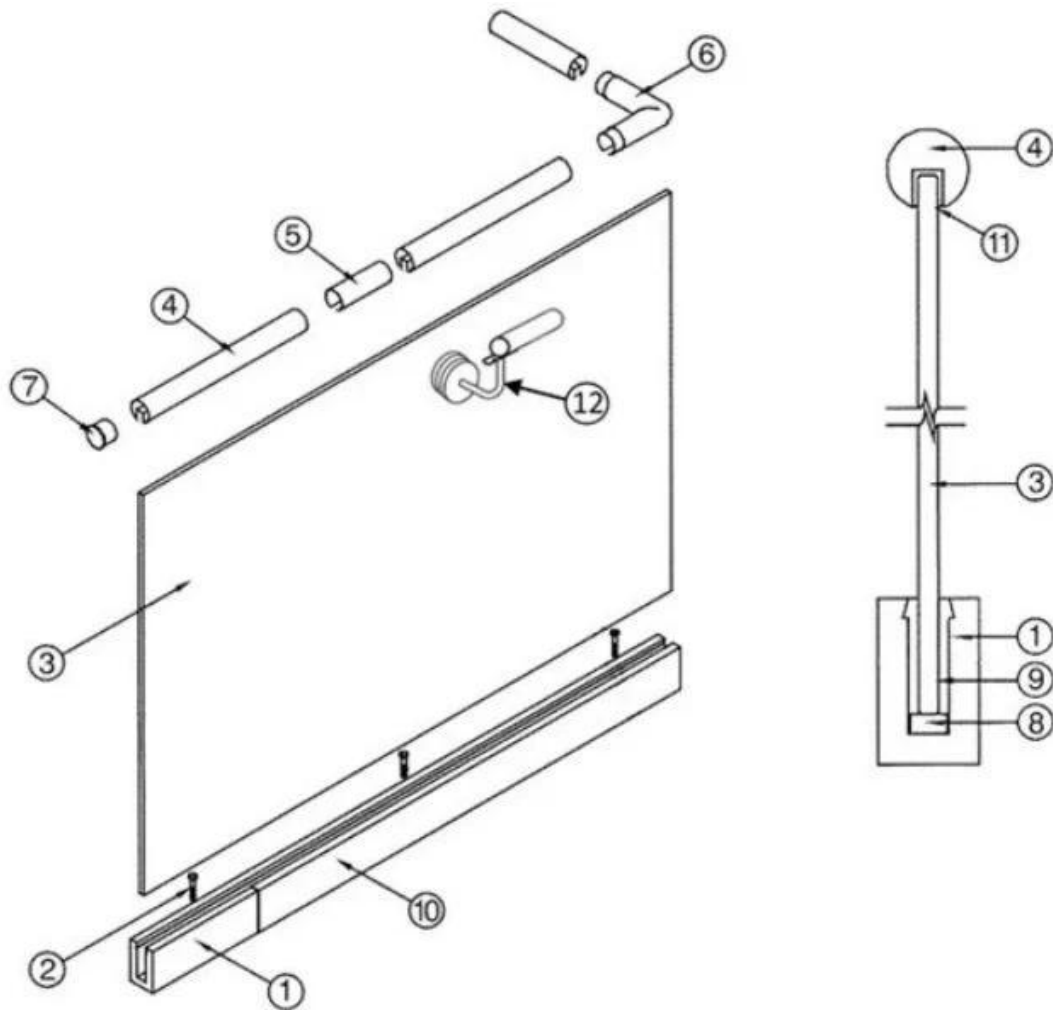

1. Aluminum Railing Base	7. End Cap
2. Stainless Cap Screw	8. Setting Block
3. ½" Tempered Float Glass	9. Expansive Cement
4. Top Rail	10. Cladding
5. Splice	11. Protective Insert
6. Corner fitting (Horizontal Shown Vertical Also Available)	12. Handrail Brackets and Fittings Also Available

Contactez-nous maintenant pour plus d'informations:

Wendy : sales04@launch-china.cn

Mobile / Whatsapp : 8615989339827