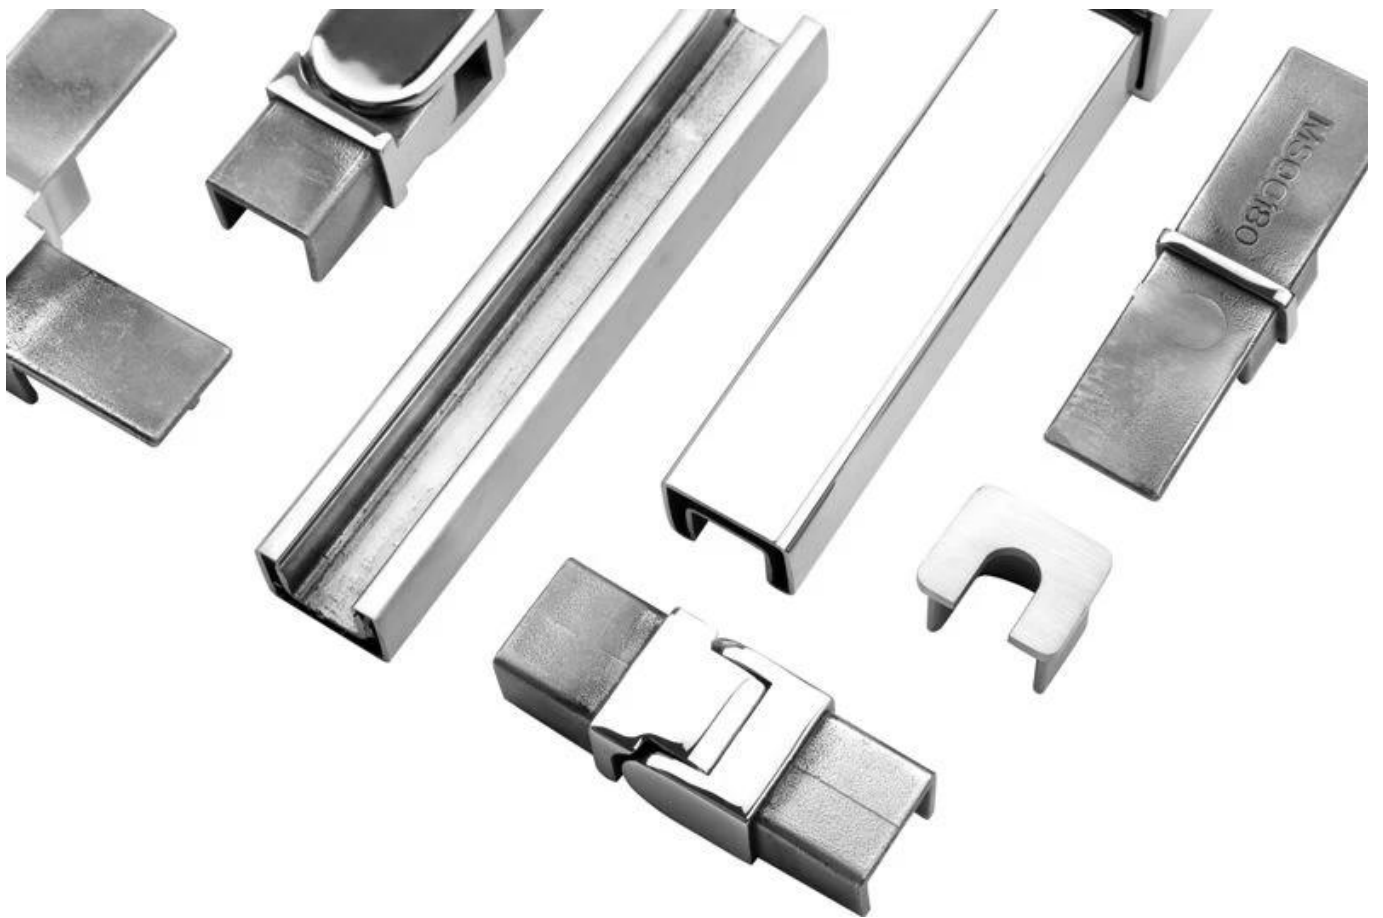

1 m aluminium groove contains the following accessories (excluding glass)

Aluminum trough 1 m

Waterproof tape 2 meters

Aluminum plastic fittings 3 sets

Expansion screws 3 pieces

LCH-D02

12 mm to 13.14 mm tempered glass

1 m aluminium groove contains the following accessories (excluding glass)

Aluminum trough 1 m

Decorative cover 2 meters

Aluminum plastic fittings 3 sets

Expansion screws 3 pieces

**Production de masse et conditionnement**

**MAIN COURANTE DE TUBE À FENTE :**

**KEBIL** 科比奥®

- |  |  |
|--|--|
| 1. Aluminum Railing Base   | 7. End Cap   |
| 2. Stainless Cap Screw   | 8. Setting Block                                     |
| 3. ½" Tempered Float Glass   | 9. Expansive Cement                                  |
| 4. Top Rail  | 10. Cladding   |
| 5. Splice  | 11. Protective Insert                                |
| 6. Corner fitting<br>(Horizontal Shown Vertical<br>Also Available) | 12. Handrail Brackets and Fittings<br>Also Available |