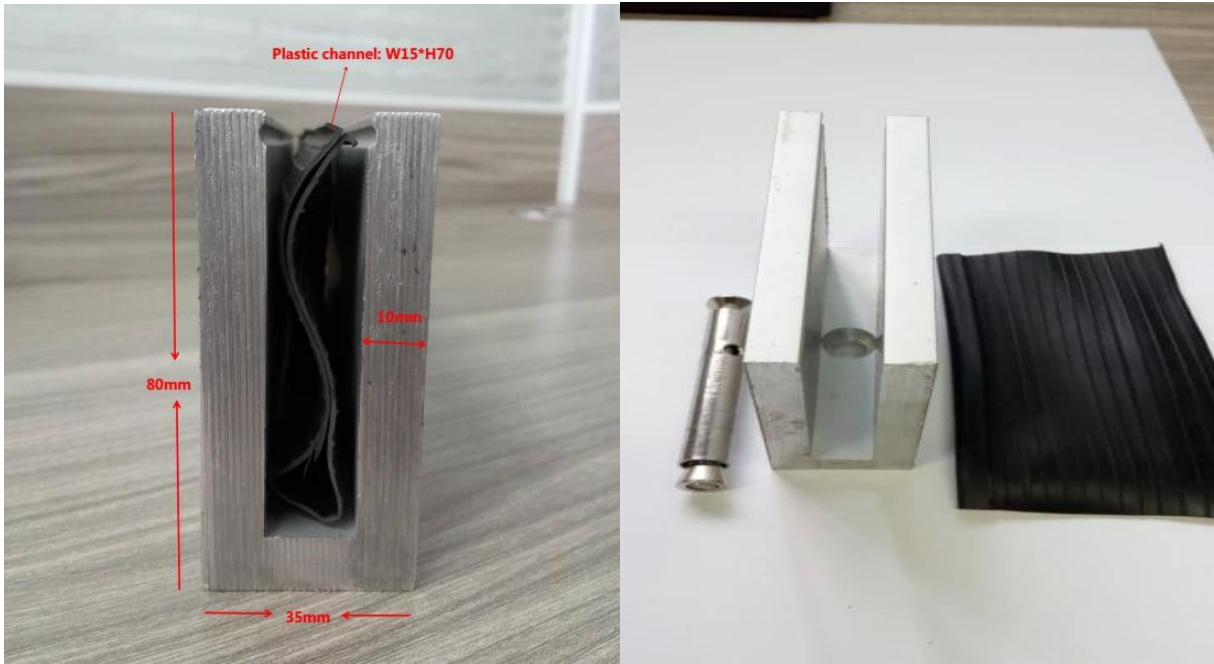

Installation en aluminium U canal