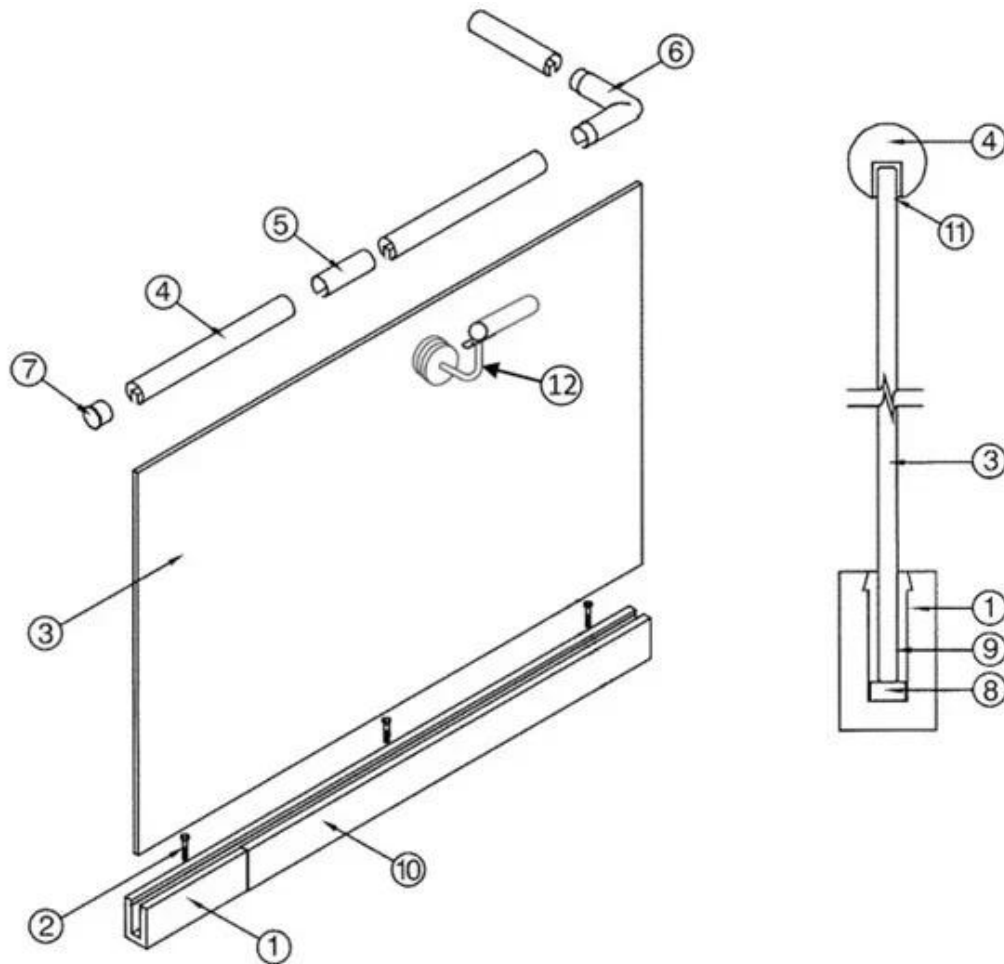

Aluminum trough 1 m Decorative cover 2 meters Aluminum plastic fittings 3 sets Expansion screws 3 pieces

LCH-A01

20 mm to 21.52 mm tempered glass

1 m aluminium groove contains the following accessories (excluding glass)

Aluminum trough 1 m

Waterproof tape 2 meters

Aluminum plastic fittings 3 sets

Expansion screws 3 pieces

LCH-A02

20 mm to 21.52 mm tempered glass

1 m aluminium groove contains the following accessories (excluding glass)

Aluminum trough 1 m

Decorative cover 2 meters

Aluminum plastic fittings 3 sets

Expansion screws 3 pieces

Alumnum U Channel Failing Project Photos

Emballage en aluminium U canal

En rapport des produits- Capotement en verre de canal en acier inoxydable C

- | | |
|--|--|
| 1. Aluminum Railing Base | 7. End Cap |
| 2. Stainless Cap Screw | 8. Setting Block |
| 3. ½" Tempered Float Glass | 9. Expansive Cement |
| 4. Top Rail | 10. Cladding |
| 5. Splice | 11. Protective Insert |
| 6. Corner fitting
(Horizontal Shown Vertical
Also Available) | 12. Handrail Brackets and Fittings
Also Available |