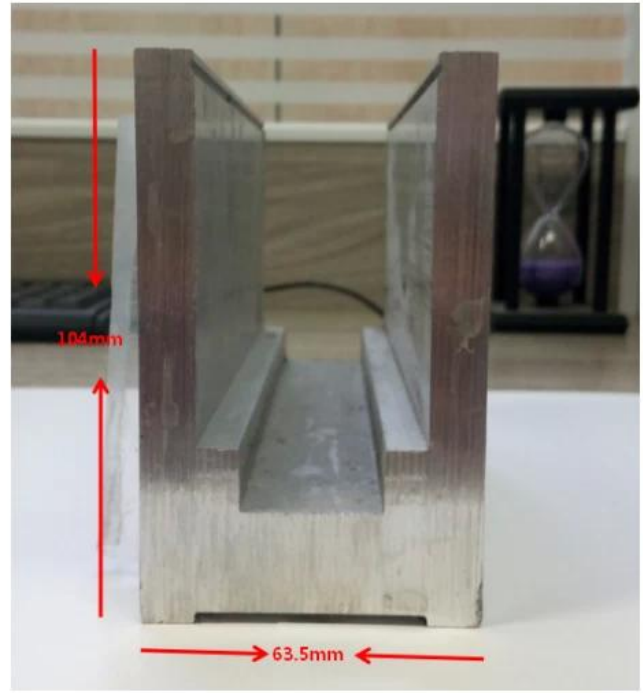

Big profile: for glass thickness 20-30mm