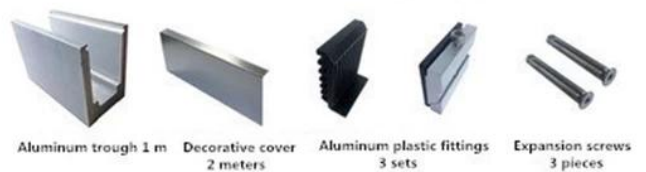

**LCH-B02**

16 mm to 17.52 mm tempered glass

1 m aluminium groove contains the following accessories (excluding glass)

**LCH-C01 / A02: sans / avec revêtement pour une utilisation avec du verre de 12 mm à 13,14 mm**

**LCH-C01**

12 mm to 13.14 mm tempered glass

1 m aluminium groove contains the following accessories (excluding glass)

**LCH-C02**

12 mm to 13.14 mm tempered glass

1 m aluminium groove contains the following accessories (excluding glass)

**LCH-D01 / A02: sans / avec revêtement pour une utilisation avec du verre de 12 mm à 13,14 mm**

LCH-D01

12 mm to 13.14 mm tempered glass

1 m aluminium groove contains the following accessories (excluding glass)

Aluminum trough 1 m

Waterproof tape 2 meters

Aluminum plastic fittings 3 sets

Expansion screws 3 pieces

LCH-D02

12 mm to 13.14 mm tempered glass

1 m aluminium groove contains the following accessories (excluding glass)