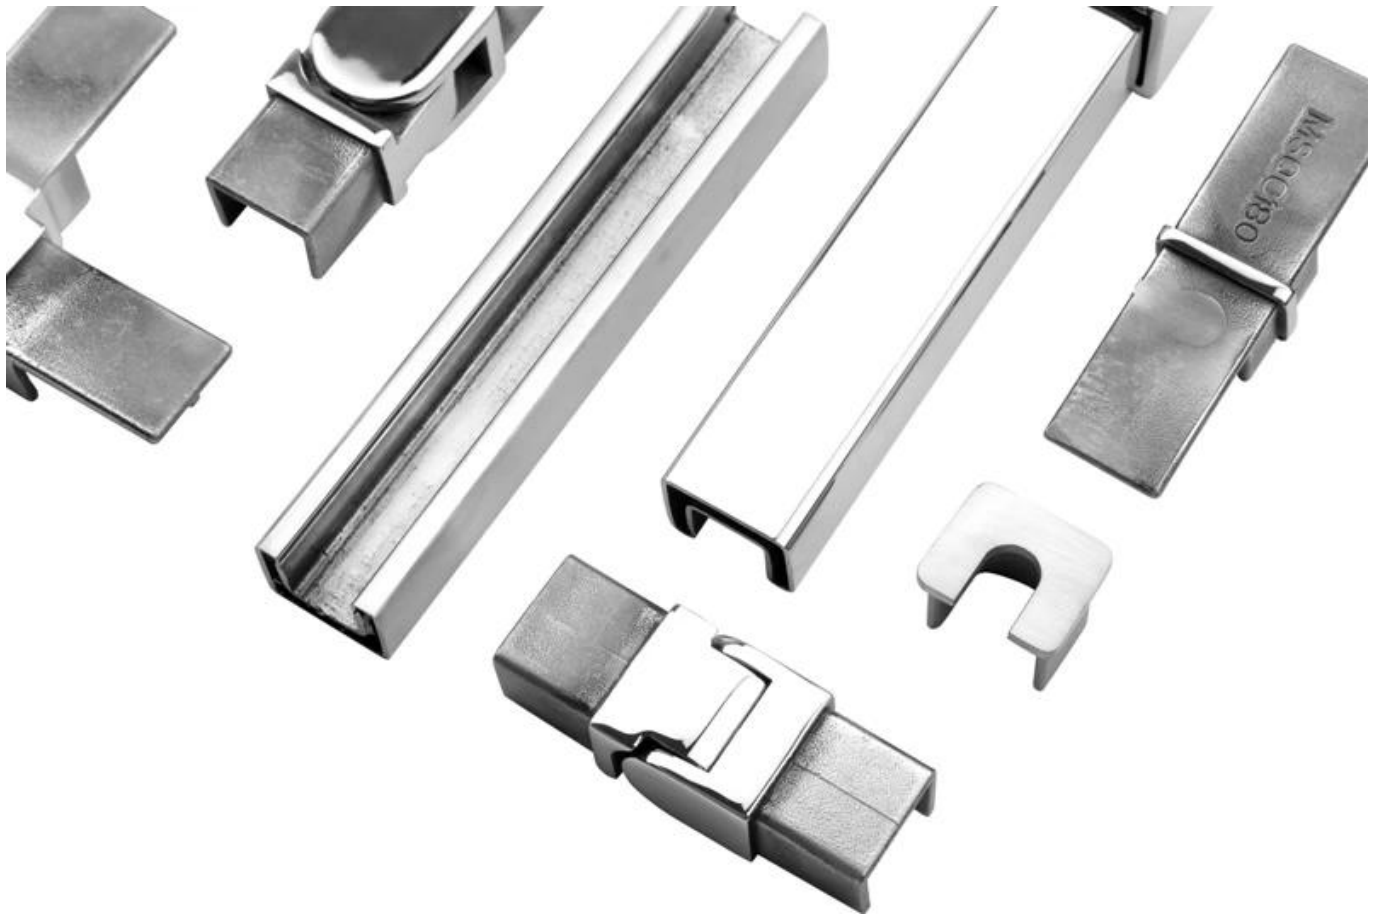

Aluminum trough 1 m

Waterproof tape 2 meters

Aluminum plastic fittings 3 sets

Expansion screws 3 pieces

LCH-D02

12 mm to 13.14 mm tempered glass

1 m aluminium groove contains the following accessories (excluding glass)

**PLUS DE TYPES DE CANAL U EN ALUMINIUM POUR GARDE-CORPS EN VERRE:**

Small profile: for glass thickness 10-12.76mm

Big profile: for glass thickness 20-30mm

**MAIN COURANTE TUBE À FENTE:**