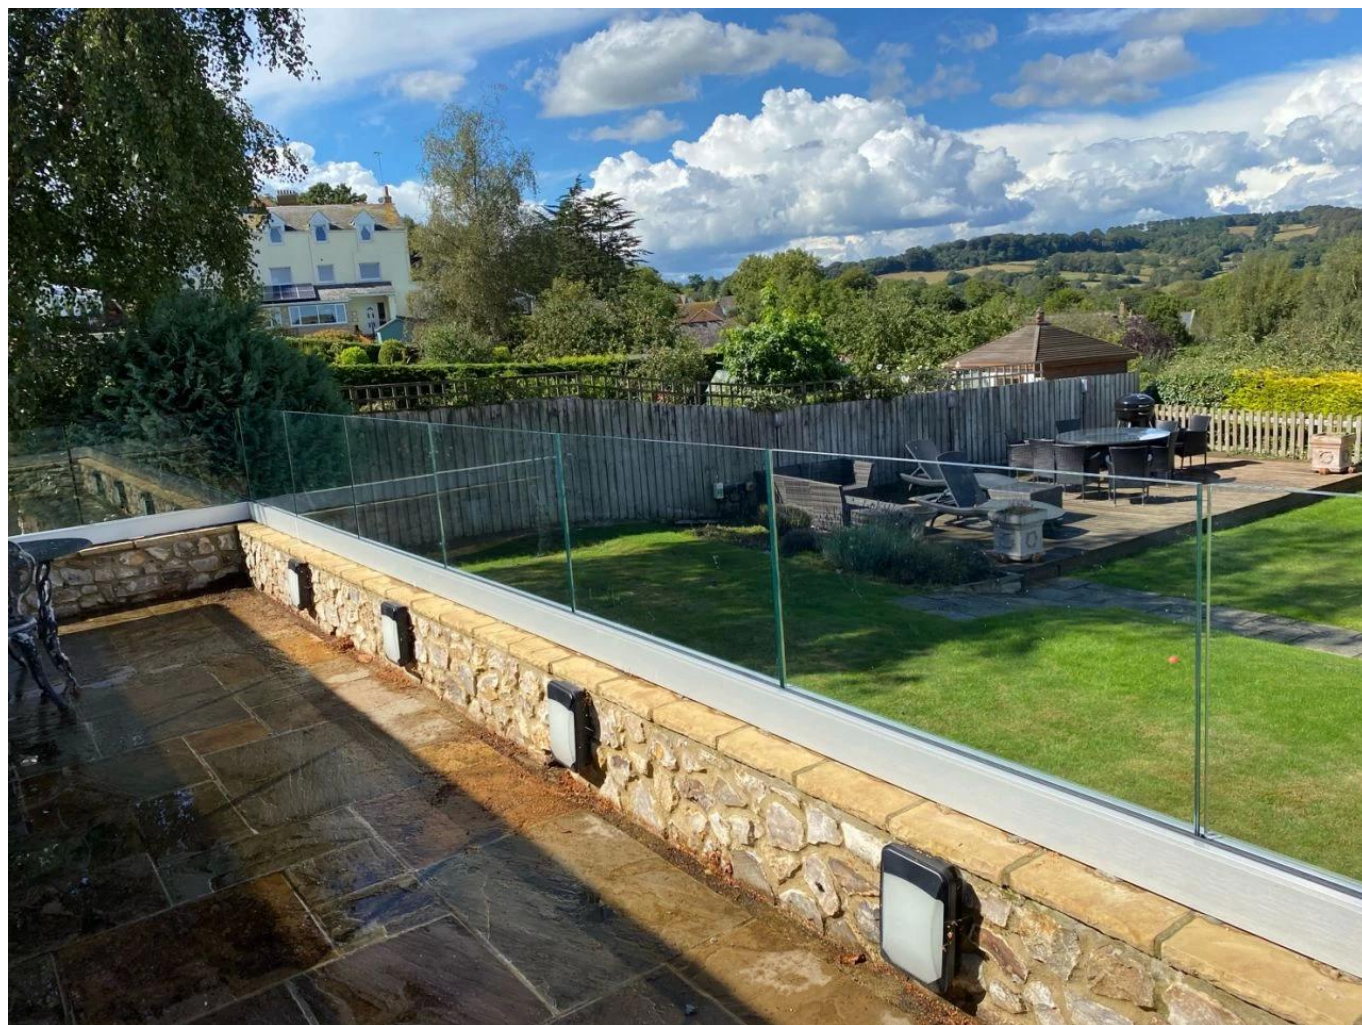

Spécifications de garde-corps en verre en aluminium:

PARTIE DE RAILING - SOUS-SOL	MATÉRIEL	DIMENSION (MM)	SURFACE FINIE	ÉPAISSEUR DE VERRE ADAPTÉE (MM)
Profil U / U	Aluminium ALloy	102 * 62	Peinture anodisée / aérosol	12-13,52
		102 * 67		8 + 1,52 + 8
		102 * 70,5		10 + 1,52 + 10
Système intérieur et boulon	3 ou 4 mètres par longueur			
Bardage	SUS 304 / SUS 316	102	Brossé / Miroir	/
Caoutchouc	Plastique	Divers	Noir	Tout