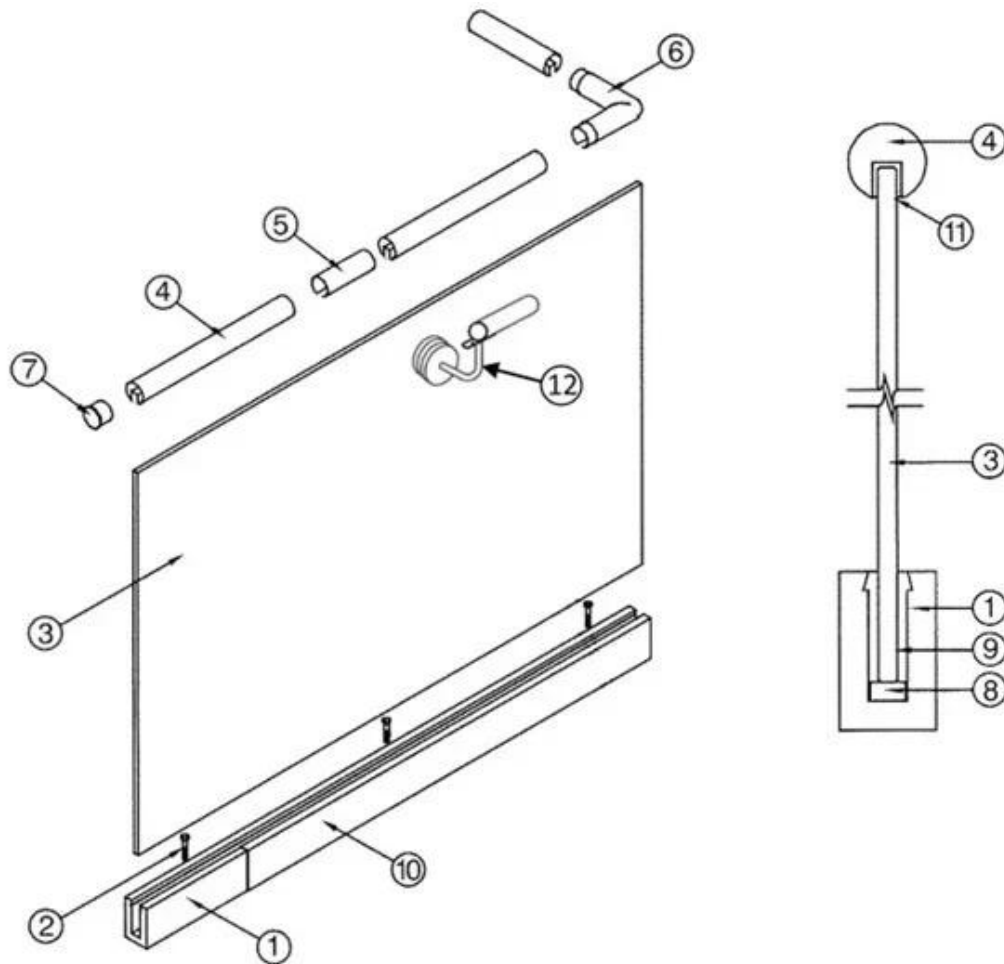

1. Aluminum Railing Base	7. End Cap
2. Stainless Cap Screw	8. Setting Block
3. ½" Tempered Float Glass	9. Expansive Cement
4. Top Rail	10. Cladding
5. Splice	11. Protective Insert
6. Corner fitting (Horizontal Shown Vertical Also Available)	12. Handrail Brackets and Fittings Also Available

Contact

Merci pour votre visite ! Toute question ou enquête, s'il vous plaît laissez un message. Je reviendrai à vous dans les 24 heures.

Toute enquête urgente, veuillez nous contacter ci-dessous:

-Contact: wendy

-E-mail: sales04@launch-china.cn

-Office: (86-755) 86037559