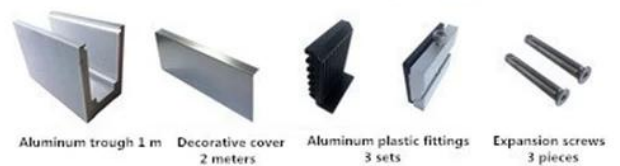

16 mm to 17.52 mm tempered glass

1 m aluminium groove contains the following accessories (excluding glass)

LCH-B02

16 mm to 17.52 mm tempered glass

1 m aluminium groove contains the following accessories (excluding glass)

LCH-C01 / A02: sans / avec revêtement pour utilisation avec du verre de 12 à 13,14 mm

LCH-C01

12 mm to 13.14 mm tempered glass

1 m aluminium groove contains the following accessories (excluding glass)

Aluminum trough 1 m Waterproof tape 2 meters

Aluminum plastic fittings 3 sets

Expansion screws 3 pieces

LCH-C02

12 mm to 13.14 mm tempered glass

1 m aluminium groove contains the following accessories (excluding glass)

Aluminum trough 1 m

Decorative cover 2 meters

Aluminum plastic fittings 3 sets

Expansion screws 3 pieces

LCH-D01 / A02: sans / avec revêtement pour utilisation avec du verre de 12 à 13,14 mm

LCH-D01

12 mm to 13.14 mm tempered glass

1 m aluminium groove contains the following accessories (excluding glass)