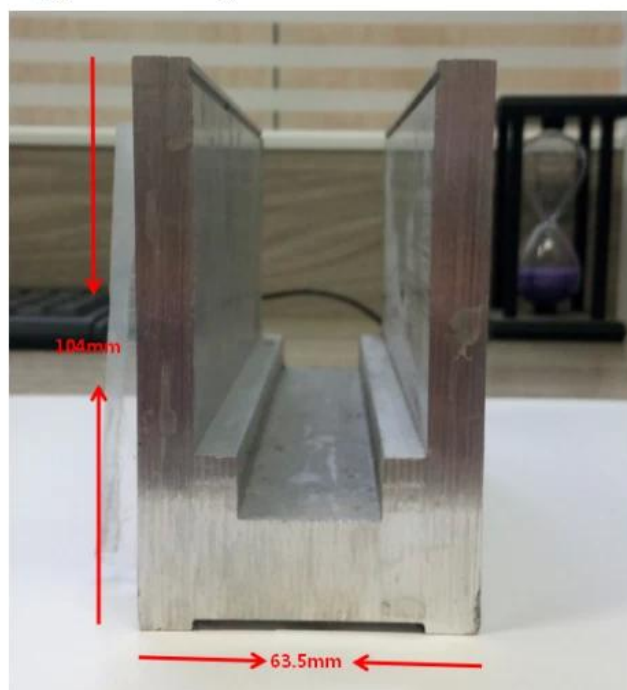

Aluminum trough 1 m Waterproof tape 2 meters

Aluminum plastic fittings 3 sets

Expansion screws 3 pieces

LCH-D02

12 mm to 13.14 mm tempered glass

1 m aluminium groove contains the following accessories (excluding glass)

PLUS DE TYPES DE CANAUX EN ALUMINIUM U POUR LES RAILS DE VERRE:

Small profile: for glass thickness 10-12.76mm

Big profile: for glass thickness 20-30mm

MAIN COURANTE DE TUBE:

questions - réponses

1. êtes-vous usine?