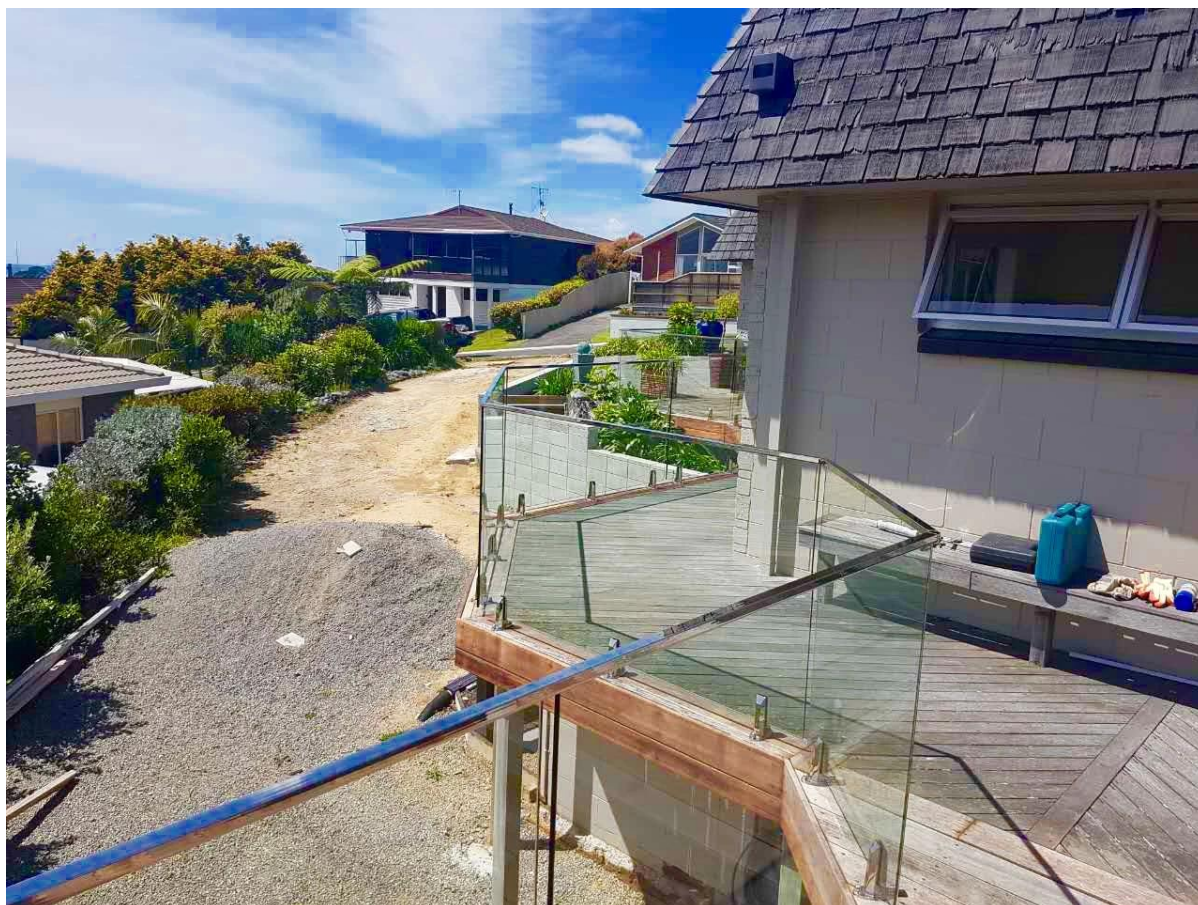

3. Emballage:

1). Emballage de tube de carton

Chaque main courante de la fente de la pièce recouverte de manchons en plastique, puis mis dans un tube en carton, 5 pcs dans un paquet.