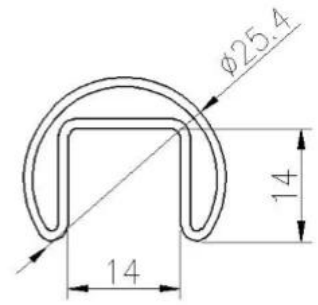

**25×21MM, GROOVE 14×14MM**

Surface treatment: satin brushed / mirror polished

25\*21 tube

**Model: SQ2521**

**DIAMETER 25.4MM, GROOVE 14 × 14MM**

Surface treatment: satin brushed / mirror polished

**Model: RD2525**