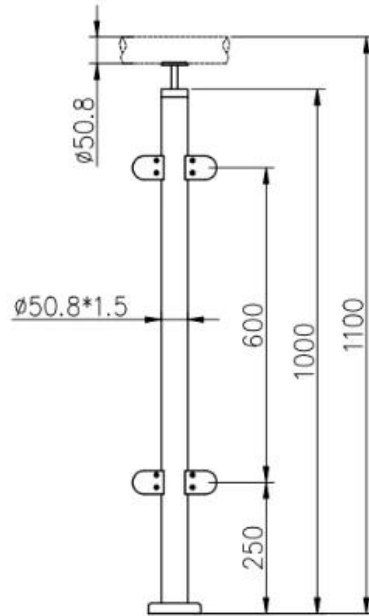

Balcon de sécurité / système de balustrade en verre d'acier inoxydable de balustrade en verre d'escalier

1	Matériel et finition	Acier inoxydable 304/316; Finition satinée ou miroir
2	la taille	1000 MM / taille personnalisée
3	Poteau de poteau	Tube D50.8 * 1.5 (mm); Support de rail supérieur réglable en 4 directions; Pince à verre carrée ou ronde.
4	Rail supérieur	Tube creux D50.8 * 1.5 (mm)
5	Garde-corps de sécurité	Panneau en verre transparent trempé de 10 mm / 12 mm
6	Utilisation & Emplacement	Balustre, balustrade, rampe, clôture, main courante, garde-corps; Balcon, Pont, Terrasse, Jardin, Patio, Piscine, Porche, Escalier, Terrasse
sept	Installation	Montage supérieur / latéral
8	Paquet	EPE + boîte intérieure + carton

ProduitSpectacle

TechniqueDessin

LCH-106

LCH-107

LCH-108

Installation:

Glass Clamp Installation Guide

Mark and centre punch desired location of blind rivet nut location.

Drill centre punched hole in tube to suit blind rivet nut.

Insert blind rivet nut into tube and fasten with blind rivet tool.

Check installed blind rivet nut is secure and ready for install.

Align half glass clamp with blind rivet nut inline position. Screw in button head cap screw into thread and tighten with hex key.

Select appropriate rubber gasket to suit glass panel thickness. Install rubber gasket into both sides of glass clamp. (Note rubber gasket marked with sizes).

If heavier clamping load is required please use supplied glass clamp pin, during the install process. Note glass panels will require drilling in order to fit glass clamp pins.