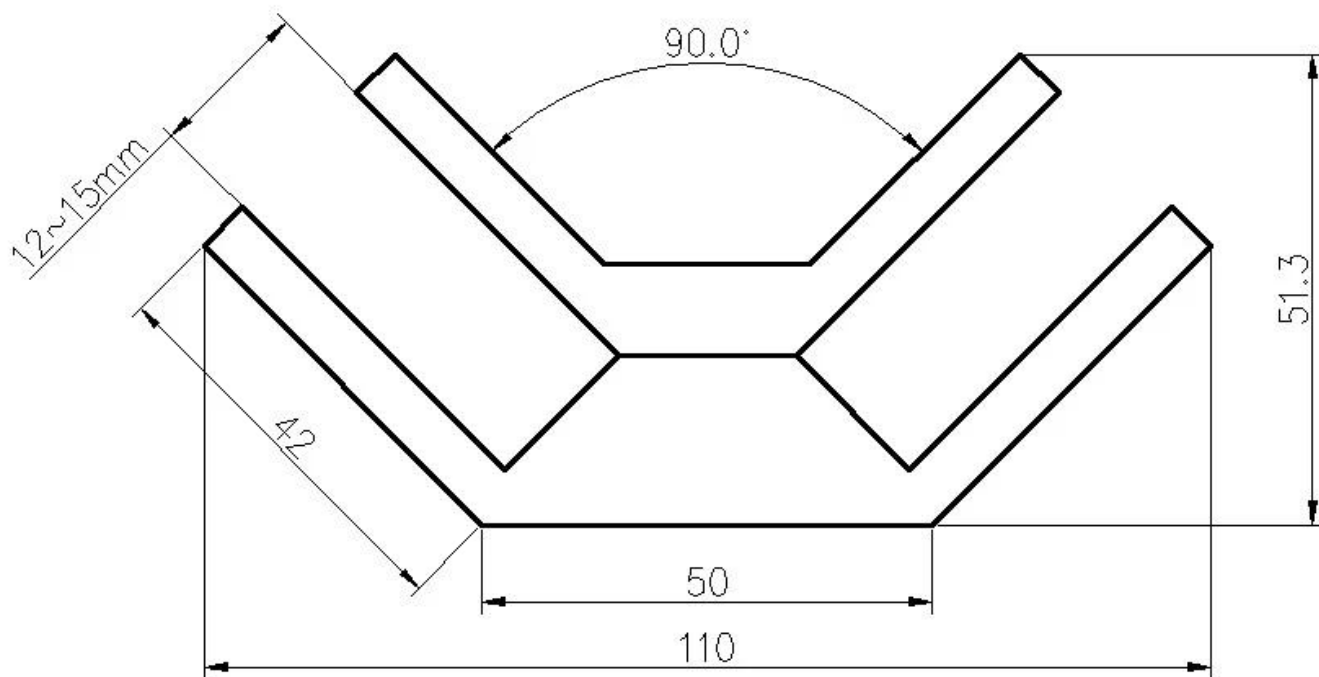

## Bouillres en verre sans cadre en acier inoxydable Colliers en verre de 90 degrés

Photos de produits:

**Différente finition**

**TechniqueDessin**

**Productions:**

**Projetphoto:**

KEBIL 科比奥®

**Pinces plus en verre:**

**BC-80x35**

- Square 80x35mm clamps
- To hold **180°** glass panels
- For 8-12mm glass

**CB-90**

- Corner glass clamp
- To hold **90°** glass panels
- For 8-12mm glass

**BC-60**

- Round  $\phi 60$ mm clamps
- To hold **180°** glass panels
- For 8-12mm glass

**PV-90**

- Corner glass clamp
- To hold **90°** glass panels
- For 12-15mm glass

**CB-180**

- **Glass to wall** clamps
- For 8-12mm glass

**PV-135**

- Corner glass clamp
- To hold **135°** glass panels
- For 8-12mm glass

Drawing	Picture	Ref.	A	B	C	D	E
		G108	55	55	30	11	0
		G108R	58	55	30	11	R25.4
		G101	51	41	25	11	0
		G101R	55	41	25	11	R21.5/R25.4
		G102	44	44	25	11	0
		G102R	48	44	25	11	R21.5/R25.4
		G103	50	40	22	8	0
		G104	50	40	26	12	0
		G105	54	45	28	14	0
		G107	63	45	28	14	0
		G103R	52	40	22	8	R21.5
		G104R	52	40	26	12	R21.5
		G105R	58	45	28	14	R21.5/R25.4
		G107R	66	45	28	14	R21.5/R25.4
		G106	50	40	25	12	0
		G106R	52	40	25	12	R21.5/R25.4