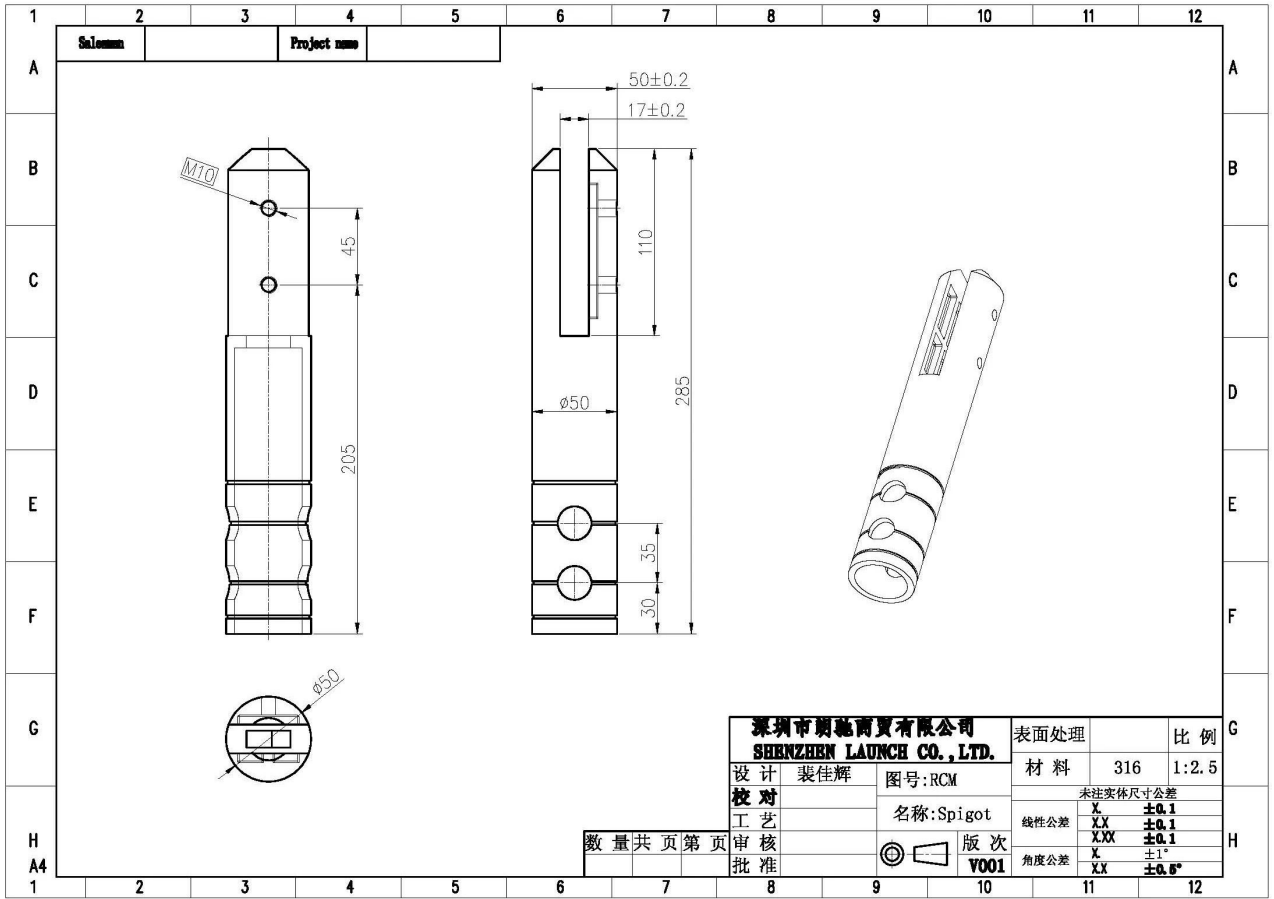

Certification