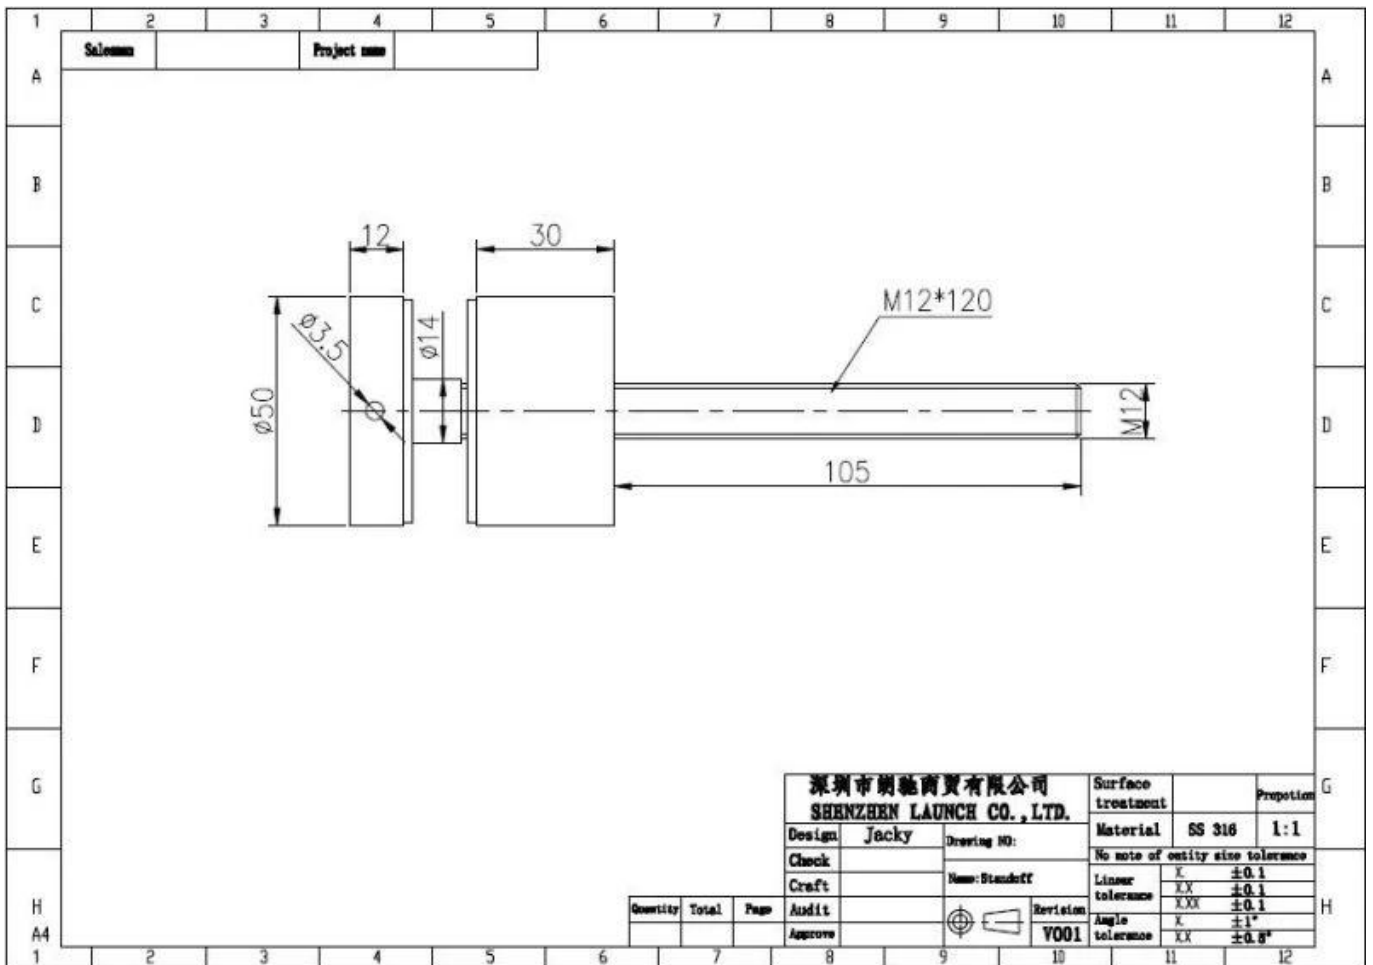

Entreprise de verre avec vis d'extrémité pointue pour bois