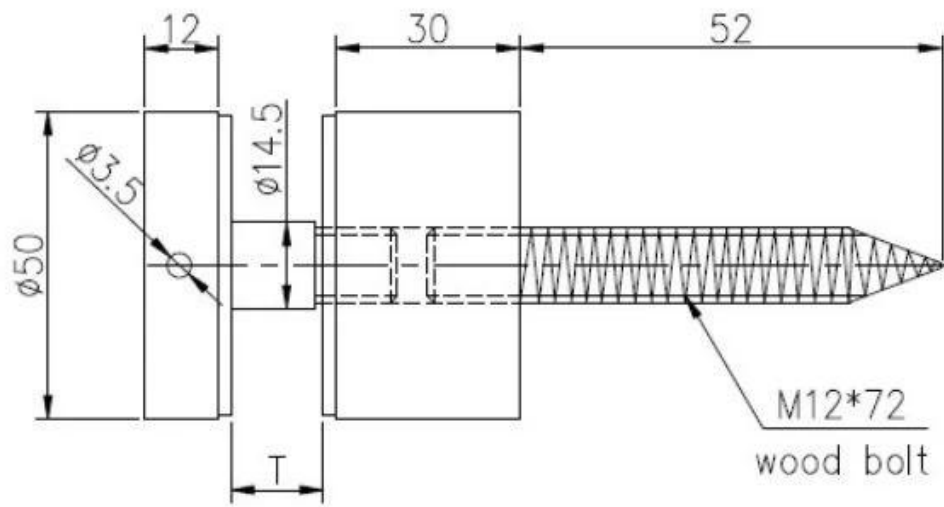

KEBIL 科比奥®

深圳市朗馳商貿有限公司 SHENZHEN LAUNCH CO., LTD.			Surface treatment		Proport
			Material		1:1
Design	Jacky	Drawing NO: SF-68	No note of entity size tolerance		
Check		Name: Standoff	Linear tolerance	X	±0.1
Craft				XX	±0.1
Audit				XXX	±0.1
Approve			Angle tolerance	X	±1°
				XX	±0.5°
Quantity	Total	Page			