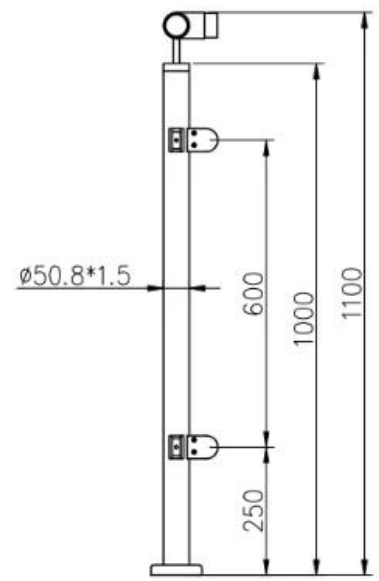

Garde-corps en acier inoxydable Système de garde-corps en verre de main courante d'escalier en acier inoxydable en gros

1	Matériel et finition	Acier inoxydable 304/316; Finition satinée ou miroir
2	la taille	1000 MM / taille personnalisée
3	Poteau de poteau	Tube D50.8 * 1.5 (mm); Support de rail supérieur réglable en 4 directions; Pince à verre carrée ou ronde.
4	Rail supérieur	Tube creux D50.8 * 1.5 (mm)
5	Garde-corps de sécurité	Panneau en verre transparent trempé de 10 mm / 12 mm
6	Utilisation & Emplacement	Balustre, balustrade, rampe, clôture, main courante, garde-corps; Balcon, Pont, Terrasse, Jardin, Patio, Piscine, Porche, Escalier, Terrasse
7	Installation	Montage supérieur / latéral
8	Paquet	EPE + boîte intérieure + carton

LCH-106

LCH-107

LCH-108

Installation:

Glass Clamp Installation Guide

Mark and centre punch desired location of blind rivet nut location.

Drill centre punched hole in tube to suit blind rivet nut.

Insert blind rivet nut into tube and fasten with blind rivet tool.

Check installed blind rivet nut is secure and ready for install.

Align half glass clamp with blind rivet nut inline position. Screw in button head cap screw into thread and tighten with hex key.

Select appropriate rubber gasket to suit glass panel thickness. Install rubber gasket into both sides of glass clamp. (Note rubber gasket marked with sizes).

If heavier clamping load is required please use supplied glass clamp pin, during the install process. Note glass panels will require drilling in order to fit glass clamp pins.

Fit glass panel into position, install second half of glass clamp secure with provided hex screws.