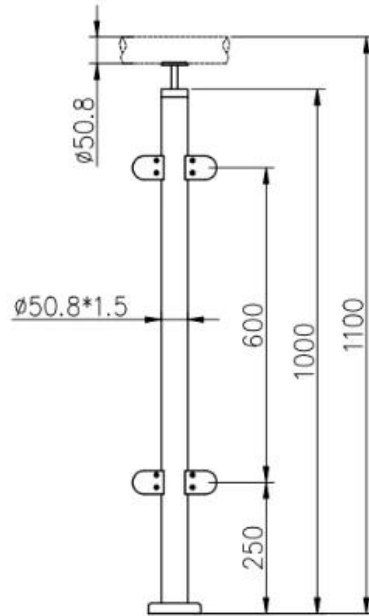

Garde-corps en acier inoxydable Système de garde-corps en verre de main courante d'escalier en acier inoxydable en gros

1	Matériel et finition	Acier inoxydable 304/316; Finition satinée ou miroir
2	la taille	1000 MM / taille personnalisée
3	Poteau de poteau	Tube D50.8 * 1.5 (mm); Support de rail supérieur réglable en 4 directions; Pince à verre carrée ou ronde.
4	Rail supérieur	Tube creux D50.8 * 1.5 (mm)
5	Garde-corps de sécurité	Panneau en verre transparent trempé de 10 mm / 12 mm
6	Utilisation & Emplacement	Balustre, balustrade, rampe, clôture, main courante, garde-corps; Balcon, Pont, Terrasse, Jardin, Patio, Piscine, Porche, Escalier, Terrasse
7	Installation	Montage supérieur / latéral
8	Paquet	EPE + boîte intérieure + carton

LCH-106

LCH-107

LCH-108

Installation:

Glass Clamp Installation Guide

Mark and centre punch desired location of blind rivet nut location.

Drill centre punched hole in tube to suit blind rivet nut.

Insert blind rivet nut into tube and fasten with blind rivet tool.

Check installed blind rivet nut is secure and ready for install.

Align half glass clamp with blind rivet nut inline position. Screw in button head cap screw into thread and tighten with hex key.

Select appropriate rubber gasket to suit glass panel thickness. Install rubber gasket into both sides of glass clamp. (Note rubber gasket marked with sizes).

If heavier clamping load is required please use supplied glass clamp pin, during the install process. Note glass panels will require drilling in order to fit glass clamp pins.

Fit glass panel into position, install second half of glass clamp secure with provided hex screws.