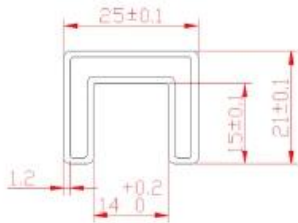

1: Round main courante de la gorge

2: Square rainure main courante

Round rainure main courante:

Round slot handrail & fittings

slot handrail length : 5.8 meters

round handrail fittings :		
round cap		
round wall to rail connector		
round 180 deg. connector		
round 90 deg. connector		

Place rainure main courante

Square slot handrail & fittings

slot handrail length : 5.8 meters

Square handrail fittings :

Square cap

Square wall to rail connector

Square 180 deg. Connector

Square 90 deg. Connector