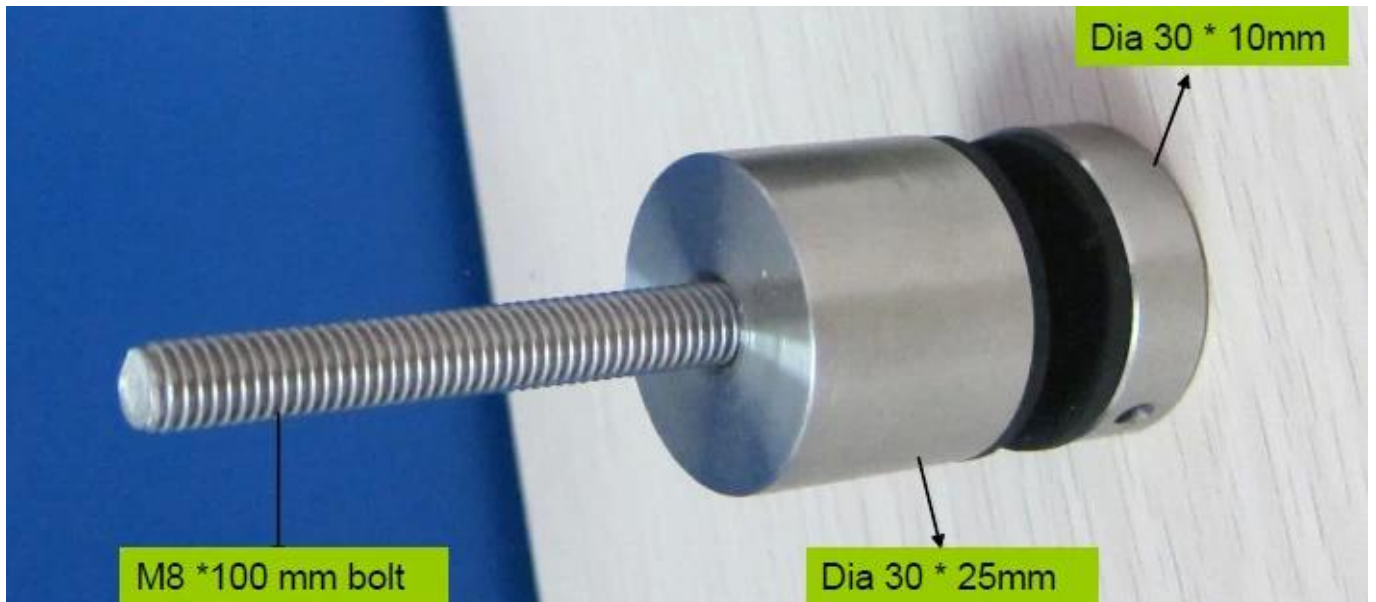

### Model No. : SF-30

Material	Stainless steel 304/ 316
Finish	Satin / mirror polished
Size	30*10mm cap, 30*25mm body , M8*100 bolt , silicon rubber gasket included

### Model No. : SF-50

Material	Stainless steel 304/ 316
Finish	Satin / mirror polished
Size	50*10mm cap, 50*30 mm body , M12*120 bolt , silicon rubber gasket included

### Model No. : SF-50 T

Material	Stainless steel 304/ 316
Finish	Satin / mirror polished
Size	50*10mm cap, 50*30 mm body, silicon rubber gasket included
Mounting plate size	200*100*10mm

pour les escaliers