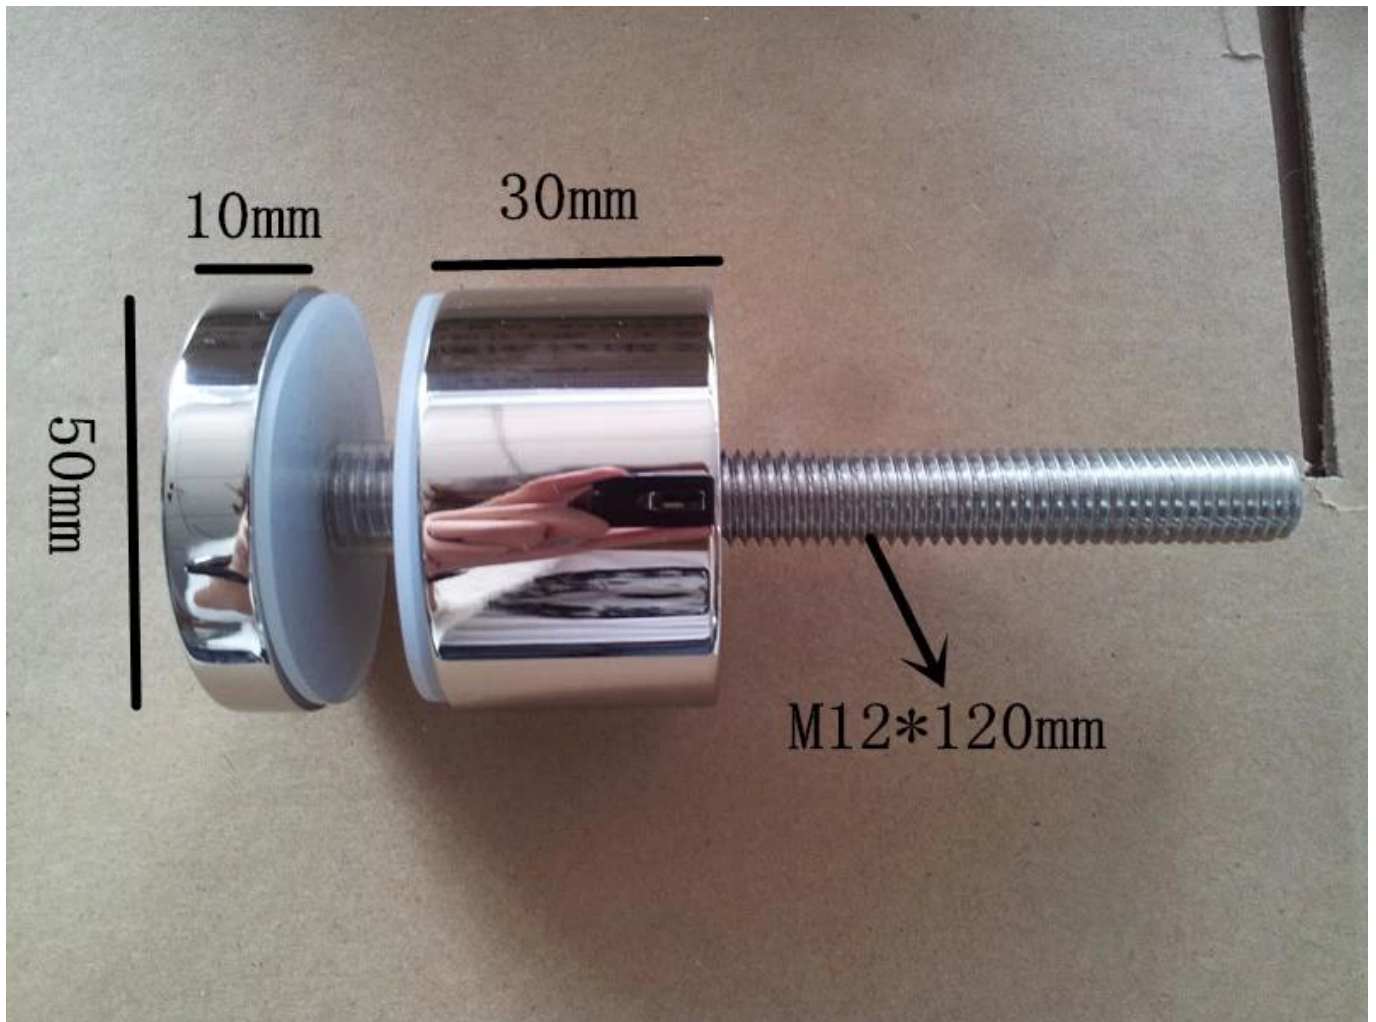

### Model No. : SF-30

Material	Stainless steel 304/ 316
Finish	Satin / mirror polished
Size	30*10mm cap, 30*25mm body , M8*100 bolt , silicon rubber gasket included

### Model No. : SF-50

Material	Stainless steel 304/ 316
Finish	Satin / mirror polished
Size	50*10mm cap, 50*30 mm body , M12*120 bolt , silicon rubber gasket included

### Model No. : SF-50 T

Material	Stainless steel 304/ 316
Finish	Satin / mirror polished
Size	50*10mm cap, 50*30 mm body, silicon rubber gasket included
Mounting plate size	200*100*10mm

pour les escaliers