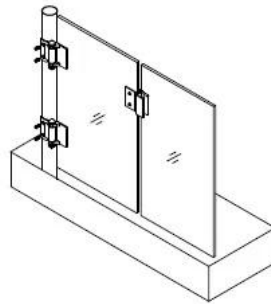

- 1、Glass-Glass hinge, Glass to Wall hinge and Glass to Round post hinge are suitable for 1000x1200mm glass gate 8-12mm thick .  
When you open the glass gate it will close automatically .
- 2、Our glass hinges are made by precision casting with stainless steel 316 material , satin and mirror finish optional .
- 3、Our hinges must be applied on tempered glass .

**Glass to Glass**

**Glass to Round post**

**Glass to Wall**

**Hole dimensions**

Pour Verre & nbsp; Piscine & nbsp; Porte Charnière & Amp; & nbsp; installation, S'il vous plaît & nbsp; voir & nbsp; ci-dessous & nbsp; vedio & nbsp; lien: