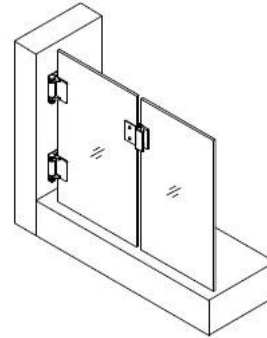

- 1、Glass-Glass hinge, Glass to Wall hinge and Glass to Round post hinge are suitable for 1000x1200mm glass gate 8-12mm thick .  
When you open the glass gate it will close automatically .
- 2、Our glass hinges are made by precision casting with stainless steel 316 material , satin and mirror finish optional .
- 3、Our hinges must be applied on tempered glass .

**Glass to Glass**

**Glass to Round post**

**Glass to Wall**

**Hole dimensions**

Pour Verre & nbsp; Piscine & nbsp; Porte Charnière & Amp; & nbsp; installation, S'il vous plaît & nbsp; voir & nbsp; ci-dessous & nbsp; vedio & nbsp; lien: