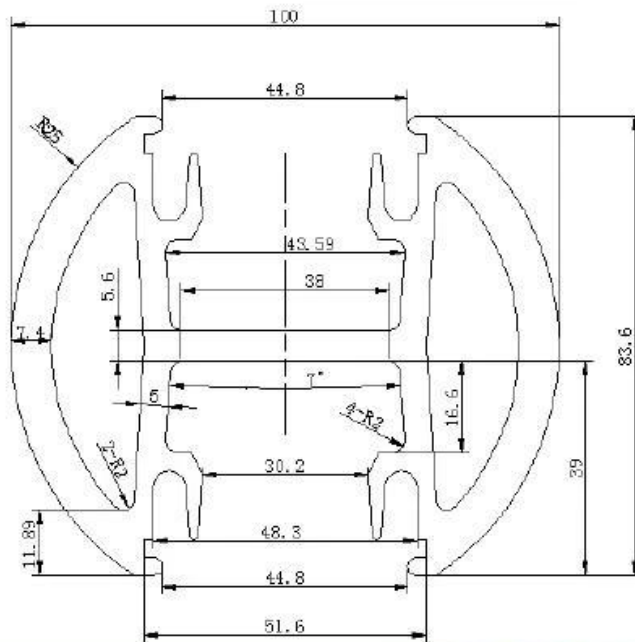

Direction:

- Une façon de poteau d'extrémité;
- Deux voies 90 diplôme;
- Deux voies 180 de poste de degré;
- Deux voies 135 de poste de degré;

**Aluminum railing post
--Round 1 way post**

Material : aluminum 6065
Heat treatment : T6
Surface : MILL
Length : 1265mm
details: with 150mm snap insert in at one end, a plastic seat, a post base, cap on the top and cover ring for post base.

Aluminum railing post
--Round 2 way post

Material : aluminum 6065
Heat treatment :T6
Surface : MILL
Length : 1265mm
details: with 150mm snap insert in at one end, a plastic seat, a post base, cap on the top and cover ring for post base.

Aluminum railing post
--Round 135 degree post

Material : aluminum 6065
Heat treatment :T6
Surface : MILL
Length : 1265mm
details: with 150mm snap insert in at one end, a plastic seat, a post base, cap on the top and cover ring for post base.