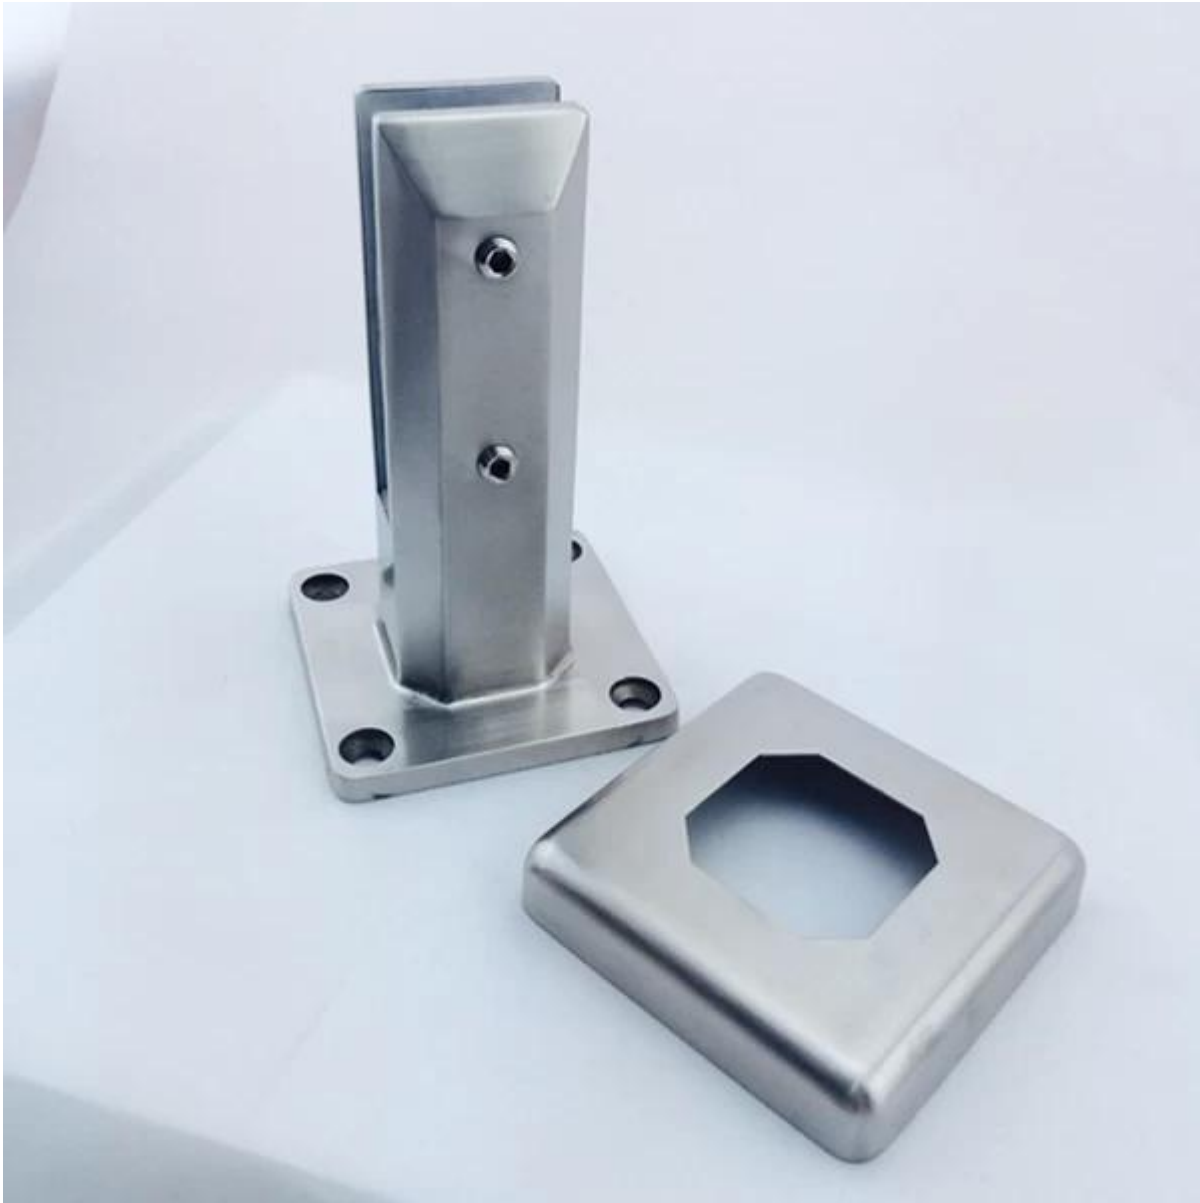

square deck mount glass spigot 316 stainless steel

□ Advantages

- Quick delivery
- complied with Australian , US pool safety standard
- MOQ 1 pc
- Project drawings can be provided

□ Specs.

- 316,316L, 2205 stainless steel
- anti-rust
- polished
- brushed
- square deck mount type , popular design
- 168mm high

□ Photos of square deck mount glass spigot 316 stainless steel

Mirror finish

SBM

Satin finish

□ Packaging

- 1 pc into a white designed box, 10 pcs into a carton

□ Installation photo for square deck mount glass spigot 316 stainless steel