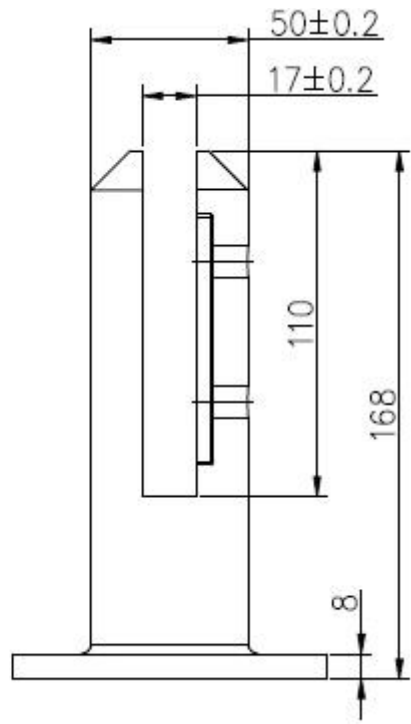

produit show:

plaque de base ronde robinet de verre