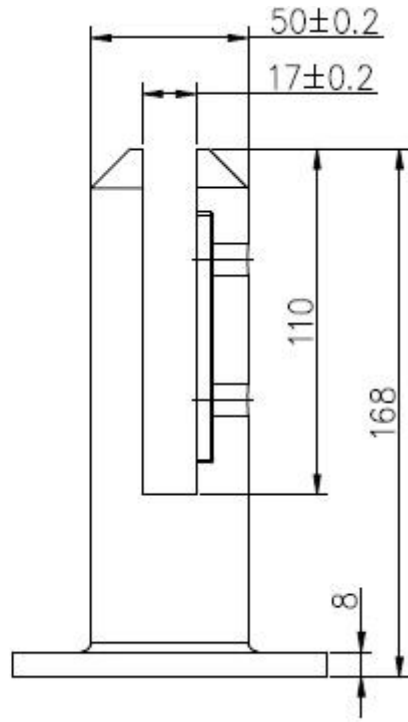

produit show:

plaque de base ronde robinet de verre