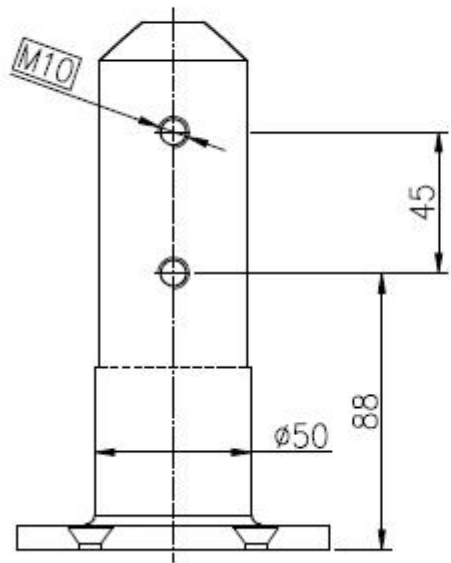

produit show:

plaque de base ronde robinet de verre