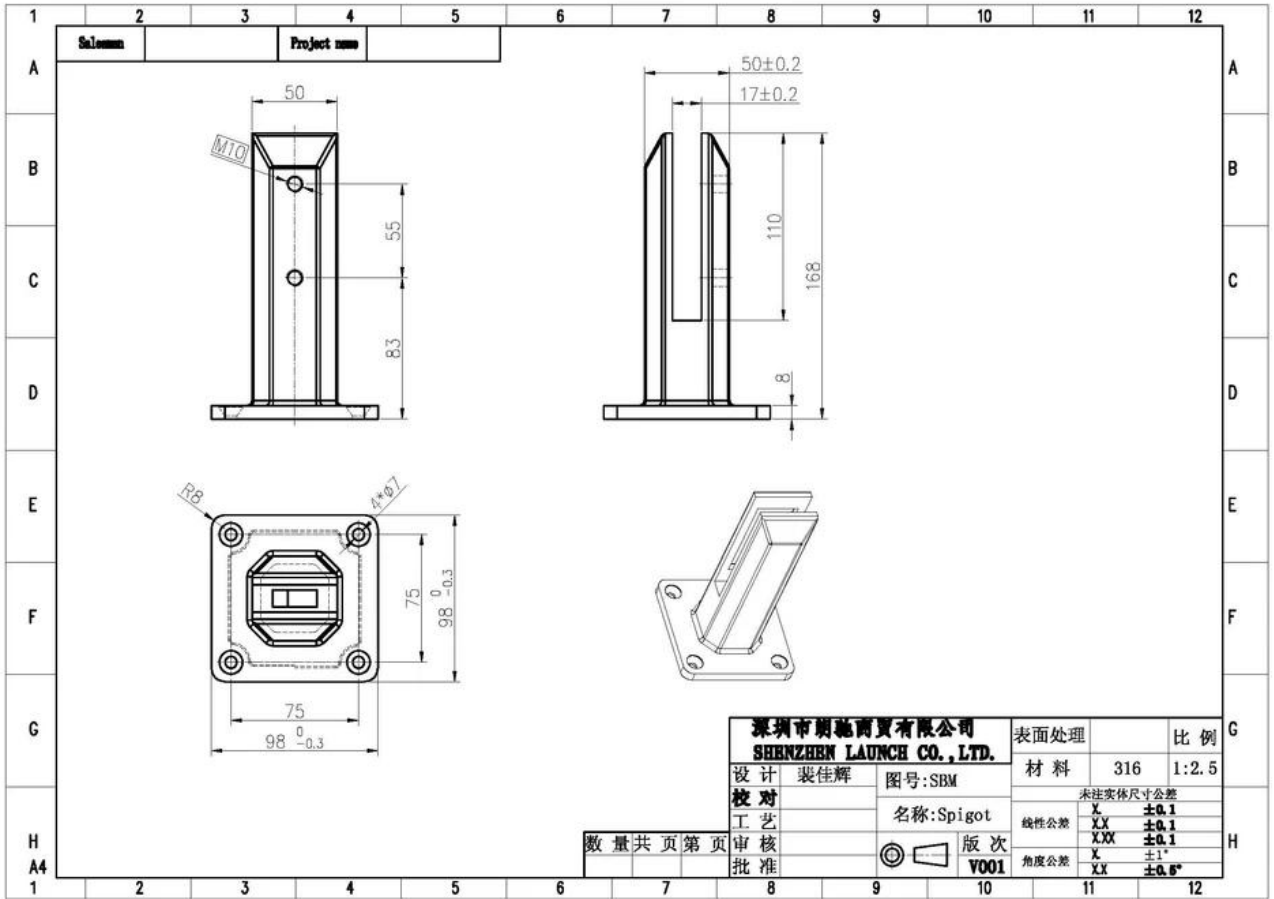

SBM-2 is our hot item in pool fence design. Choosing us must be right. We will give you what you want.

Here is the picture of SBM-2.

SBM-2

the drawing

Any interest in our SBM-2, please contact me without any hesitation.