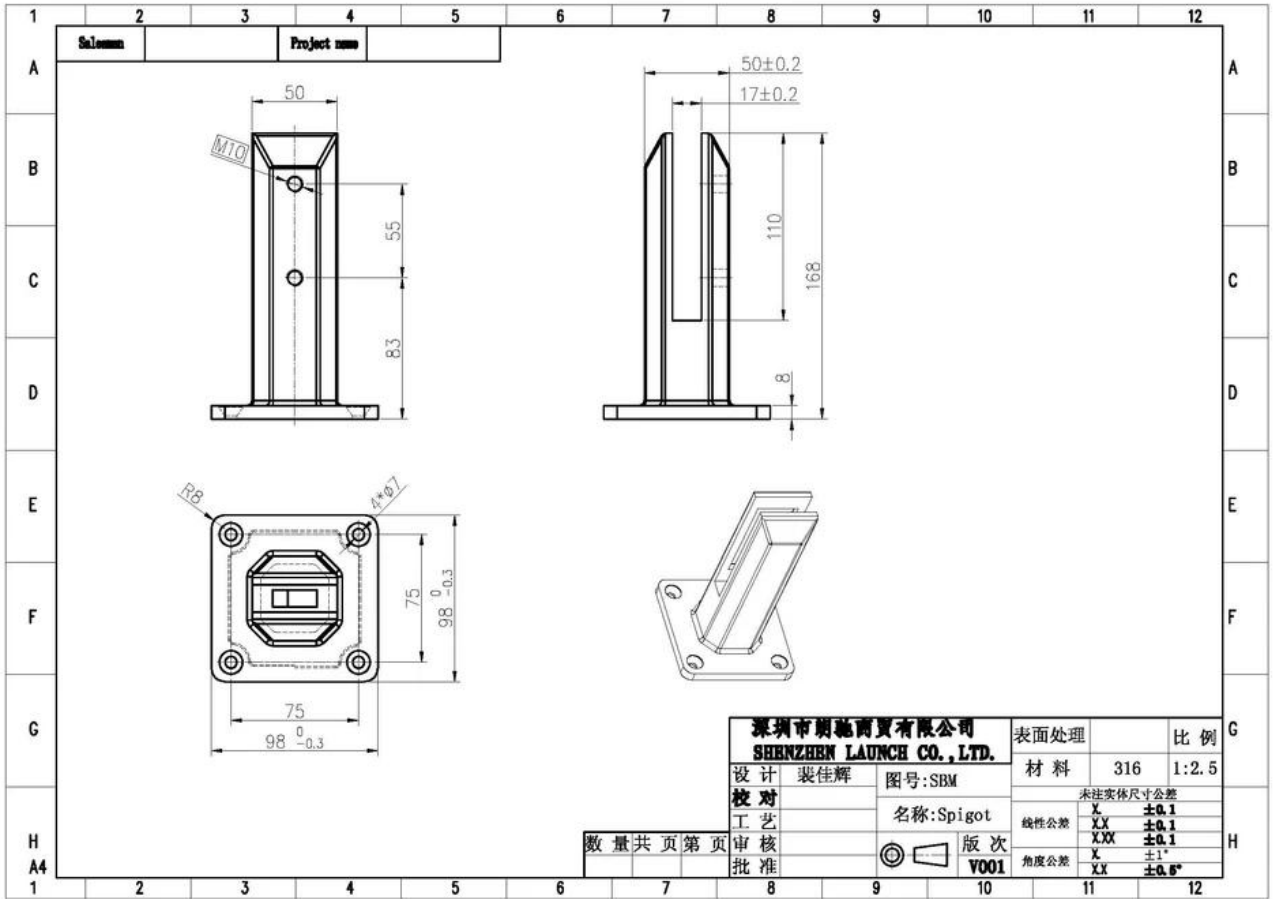

SBM-2 is our hot item in pool fence design. Choosing us must be right. We will give you what you want.

Here is the picture of SBM-2.

the drawing

Any interest in our SBM-2, please contact me without any hesitation.