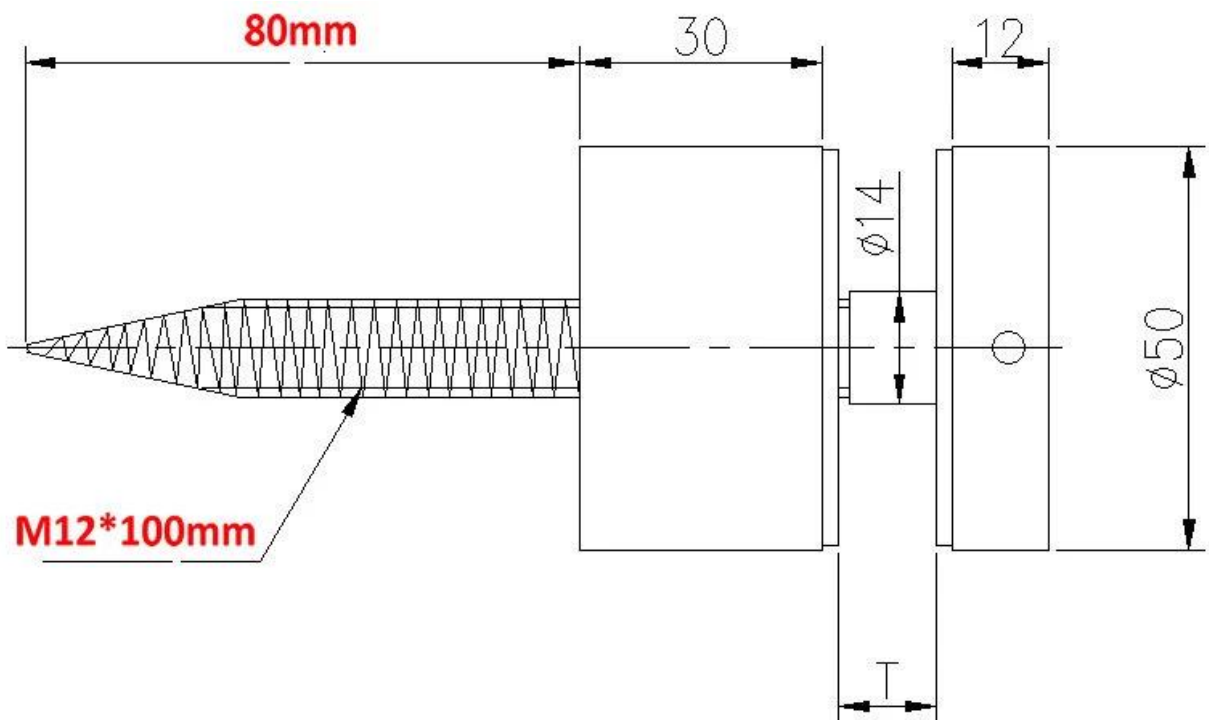

standoff SF-50 for frameless glass railing

SF-50

project show