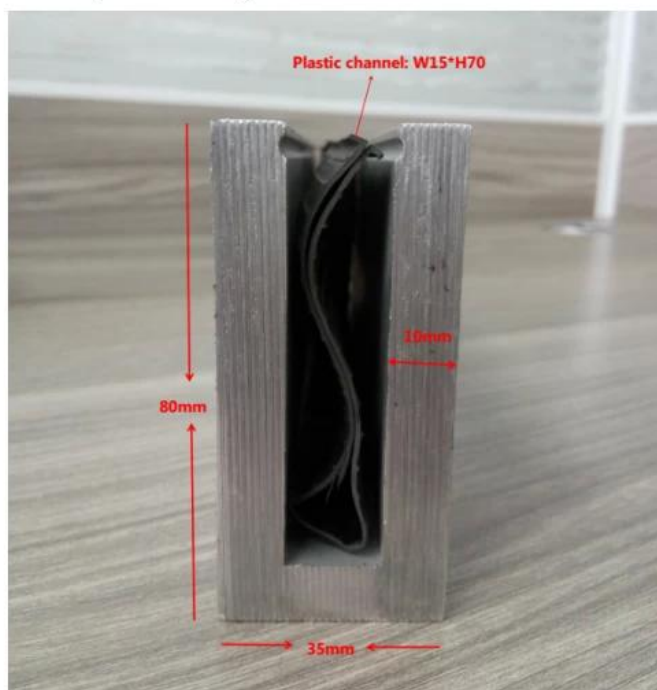

ΣΧΟΛΙΚΟΣ ΣΩΛΗΝΑΣ ΣΩΛΗΝΑΣ: