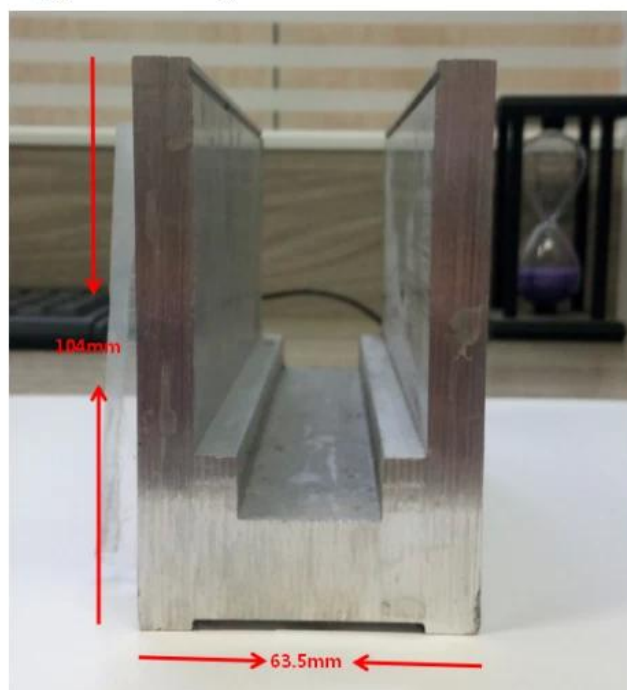

ΣΧΟΛΙΚΟΣ ΣΩΛΗΝΑΣ ΣΩΛΗΝΑΣ: