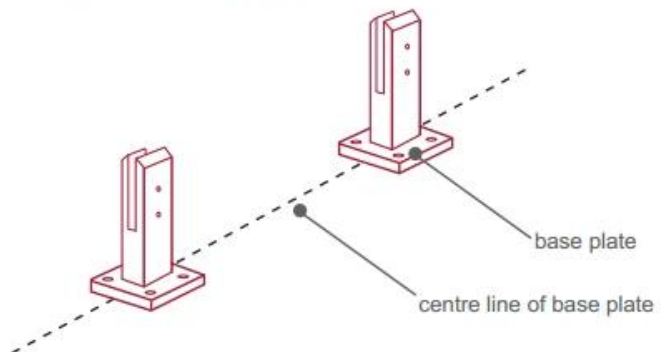

RBM

SBM

3) Γυαλί πσίνα Fence Spigot Οδηγός Εγκατάστασης

fixing method: base plate spigots

Mark out the centre line of proposed glass fence with a chalk line. Determine clamp location based on a sheet size (recommendation on pages 1 & 2). Use base plate as a template to mark out the hole positions and drill holes to suit.

Note: Do not exceed 100mm gaps between glass panels. Optimum gap is 40mm to 60mm

Now the base plated spigots can be fitted to the floor and plumbed via shims (not supplied) under the base plates. Be sure to tighten firmly as the smallest of movement at the base plate will result in noticeable movement at the bottom of the glass fence.

Tip: By setting the two outer spigots of your total span, a string line can be run in the 'throat' of the spigots, giving correct height for all spigots in between

Note: Do not exceed 100mm gap from the fixing surface to the bottom of the glass