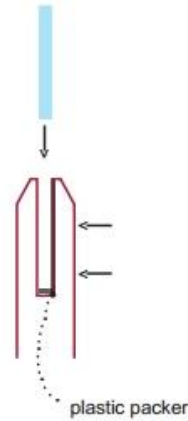

How adjustability works:

1. Place glass in spigot
2. Fix/ tension glass both sides with allen key

Γυαλί πισίνα Fence Συσκευασία Spigot Ασφάλεια

1. Ένα κομμάτι σε μια τσάντα φουσαλίδα, τότε σε ένα άσπρο κουτί.
  12 κομμάτια σε 365x330x230mm κουτί από χαρτόνι.
2. Συσκευασία όπως requirements των πελατών.