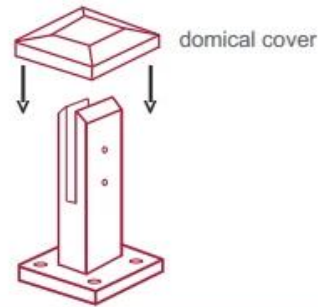

When all spigots are installed, slip domical cover the top of the spigot to hide fixings. It will be necessary to turn the adjustment screws on the spigot face all the way in to allow cover to pass over

Note: Same installation method applies to round base plate spigot

The glass is then installed to the spigots.
Place plastic packers between glass & spigot, at no stage should glass touch the metal