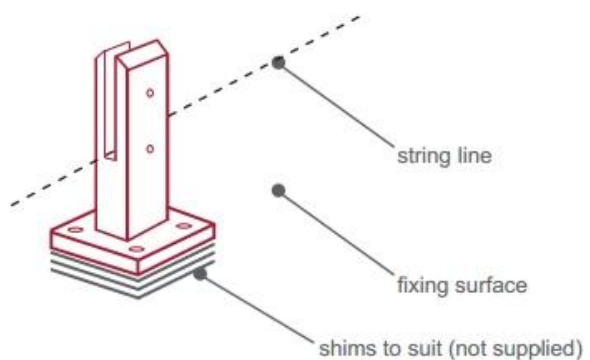

RBM

SBM

3) Γυαλί πσίνα Fence Spigot Οδηγός Εγκατάστασης

fixing method: base plate spigots

Mark out the centre line of proposed glass fence with a chalk line. Determine clamp location based on a sheet size (recommendation on pages 1 & 2). Use base plate as a template to mark out the hole positions and drill holes to suit.

Note: Do not exceed 100mm gaps between glass panels. Optimum gap is 40mm to 60mm

Now the base plated spigots can be fitted to the floor and plumbed via shims (not supplied) under the base plates. Be sure to tighten firmly as the smallest of movement at the base plate will result in noticeable movement at the bottom of the glass fence.

Tip: By setting the two outer spigots of your total span, a string line can be run in the 'throat' of the spigots, giving correct height for all spigots in between

Note: Do not exceed 100mm gap from the fixing surface to the bottom of the glass