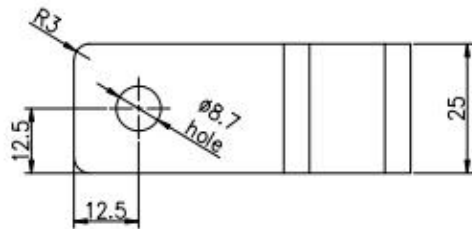

Glass TO WALL HOLDER 90°

Περισσότερο Σχετίζομαι με Προϊόντα: