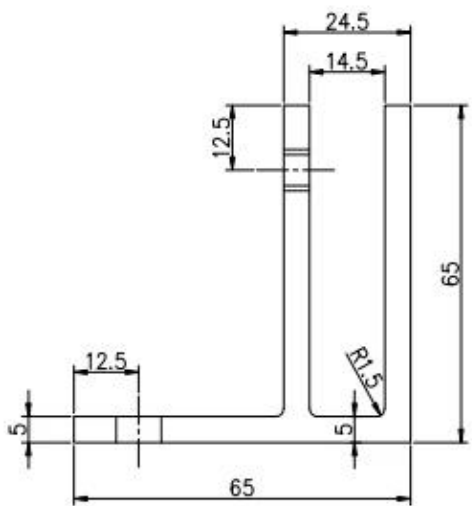

Glass TO WALL HOLDER 90°

Περισσότερο Σχετίζομαι με Προϊόντα: