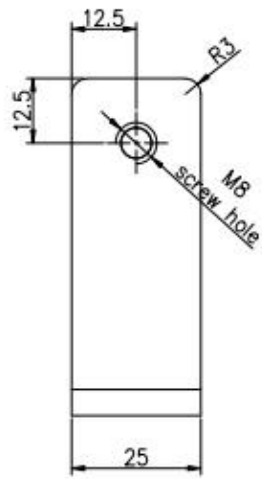

Glass TO WALL HOLDER 90°

Περισσότερο Σχετίζομαι με Προϊόντα: