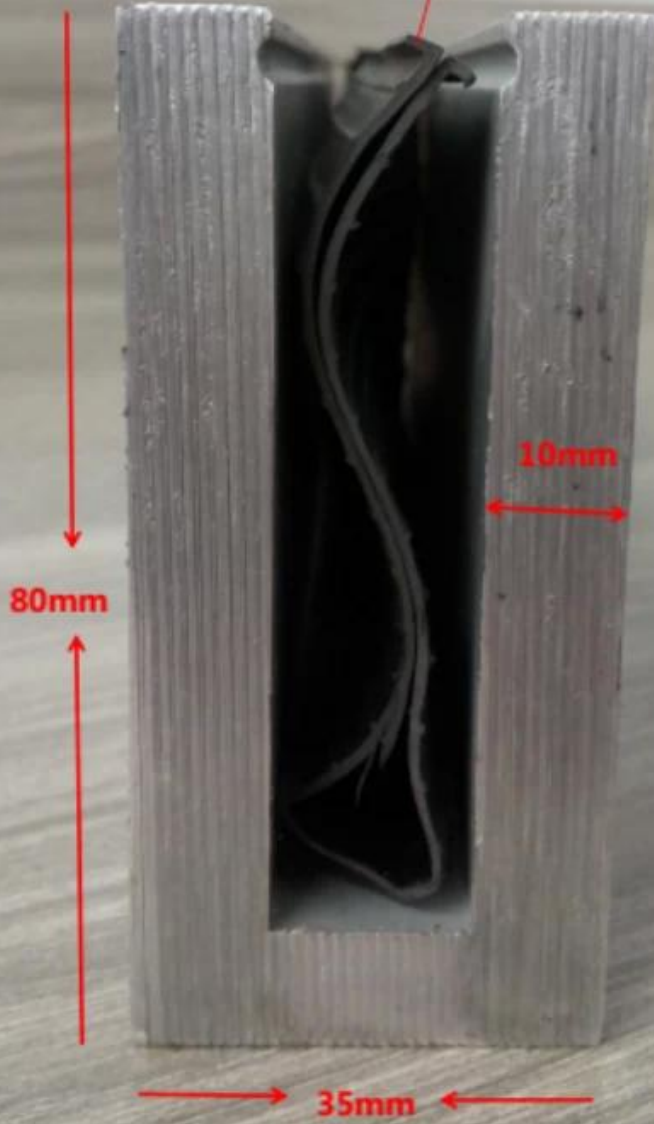

Plastic channel: W15*H70