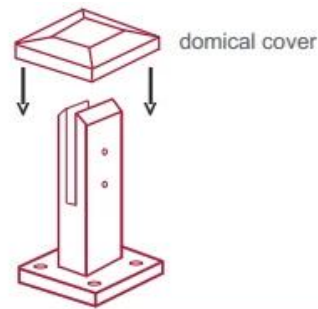

When all spigots are installed, slip domical cover the top of the spigot to hide fixings. It will be necessary to turn the adjustment screws on the spigot face all the way in to allow cover to pass over

Note: Same installation method applies to round base plate spigot

The glass is then installed to the spigots. Place plastic packers between glass & spigot, at no stage should glass touch the metal

How adjustability works:

1. Place glass in spigot
2. Fix/ tension glass both sides with allen key