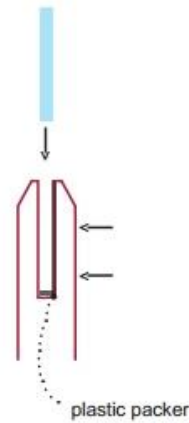

Ανοξείδωτος σφιγκτήρας γυάλινος σφιγκτήρας Συσκευασία ασφαλείας

1. Ένα κομμάτι σε μια τσάντα φούσκα, στη συνέχεια σε ένα λευκό κιβώτιο.
  12 τεμάχια σε κουτί από χαρτόνι 365x330x230mm.
2. Συσκευασία ως απαίτηση πελατών.