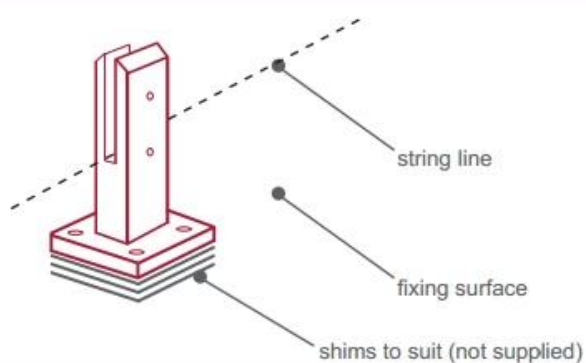

#### fixing method: base plate spigots

Mark out the centre line of proposed glass fence with a chalk line. Determine clamp location based on a sheet size (recommendation on pages 1 & 2). Use base plate as a template to mark out the hole positions and drill holes to suit.

**Note:** Do not exceed 100mm gaps between glass panels. Optimum gap is 40mm to 60mm

Now the base plated spigots can be fitted to the floor and plumbed via shims (not supplied) under the base plates. Be sure to tighten firmly as the smallest of movement at the base plate will result in noticeable movement at the bottom of the glass fence.

**Tip:** By setting the two outer spigots of your total span, a string line can be run in the 'throat' of the spigots, giving correct height for all spigots in between

**Note:** Do not exceed 100mm gap from the fixing surface to the bottom of the glass