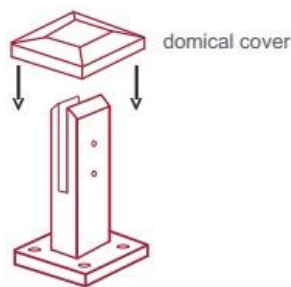

The glass is then installed to the spigots. Place plastic packers between glass & spigot, at no stage should glass touch the metal