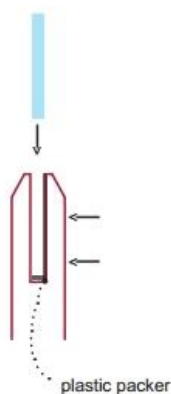

How adjustability works:

1. Place glass in spigot
2. Fix/ tension glass both sides with allen key

Ποτήρι φράκτης 2205 τάπα έργο φωτογραφίες