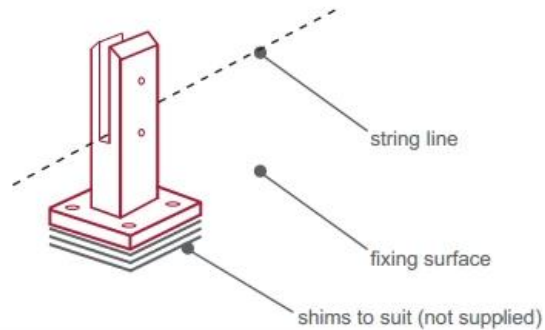

Core Drill Duplex 2205 Spigot

<p>SBM</p>	<p>SCM</p>
<p>RBM</p>	<p>RCM</p>

Ποτήρι φράκτης 2205 τάπα εγκατάσταση

fixing method: base plate spigots

Mark out the centre line of proposed glass fence with a chalk line. Determine clamp location based on a sheet size (recommendation on pages 1 & 2). Use base plate as a template to mark out the hole positions and drill holes to suit.

Note: Do not exceed 100mm gaps between glass panels. Optimum gap is 40mm to 60mm

Now the base plated spigots can be fitted to the floor and plumbed via shims (not supplied) under the base plates. Be sure to tighten firmly as the smallest of movement at the base plate will result in noticeable movement at the bottom of the glass fence.

Tip: By setting the two outer spigots of your total span, a string line can be run in the 'throat' of the spigots, giving correct height for all spigots in between

Note: Do not exceed 100mm gap from the fixing surface to the bottom of the glass