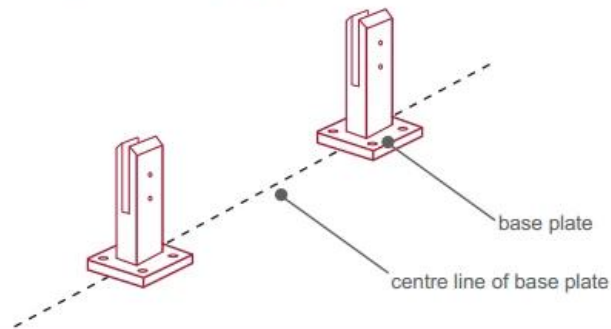

Core Drill Duplex 2205 Spigot

<p>SBM</p>	<p>SCM</p>
<p>RBM</p>	<p>RCM</p>

Ποτήρι φράκτης 2205 τάπα εγκατάσταση

fixing method: base plate spigots

Mark out the centre line of proposed glass fence with a chalk line. Determine clamp location based on a sheet size (recommendation on pages 1 & 2). Use base plate as a template to mark out the hole positions and drill holes to suit.

Note: Do not exceed 100mm gaps between glass panels. Optimum gap is 40mm to 60mm

Now the base plated spigots can be fitted to the floor and plumbed via shims (not supplied) under the base plates. Be sure to tighten firmly as the smallest of movement at the base plate will result in noticeable movement at the bottom of the glass fence.

Tip: By setting the two outer spigots of your total span, a string line can be run in the 'throat' of the spigots, giving correct height for all spigots in between

Note: Do not exceed 100mm gap from the fixing surface to the bottom of the glass