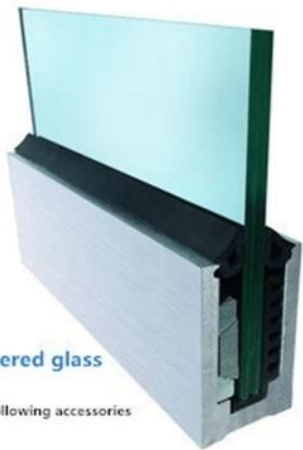

1 m aluminium groove contains the following accessories (excluding glass)

Aluminum trough 1 m Waterproof tape 2 meters

Aluminum plastic fittings 3 sets

Expansion screws 3 pieces

LCH-B02

16 mm to 17.52 mm tempered glass

1 m aluminium groove contains the following accessories (excluding glass)

Aluminum trough 1 m

Decorative cover 2 meters

Aluminum plastic fittings 3 sets

Expansion screws 3 pieces

LCH-C01 / A02: χωρίς / με επένδυση για χρήση με γυαλί 12mm έως 13.14mm

LCH-C01

12 mm to 13.14 mm tempered glass

1 m aluminium groove contains the following accessories (excluding glass)

Aluminum trough 1 m Waterproof tape 2 meters

Aluminum plastic fittings 3 sets

Expansion screws 3 pieces

LCH-C02

12 mm to 13.14 mm tempered glass

1 m aluminium groove contains the following accessories (excluding glass)

Aluminum trough 1 m

Decorative cover 2 meters

Aluminum plastic fittings 3 sets

Expansion screws 3 pieces