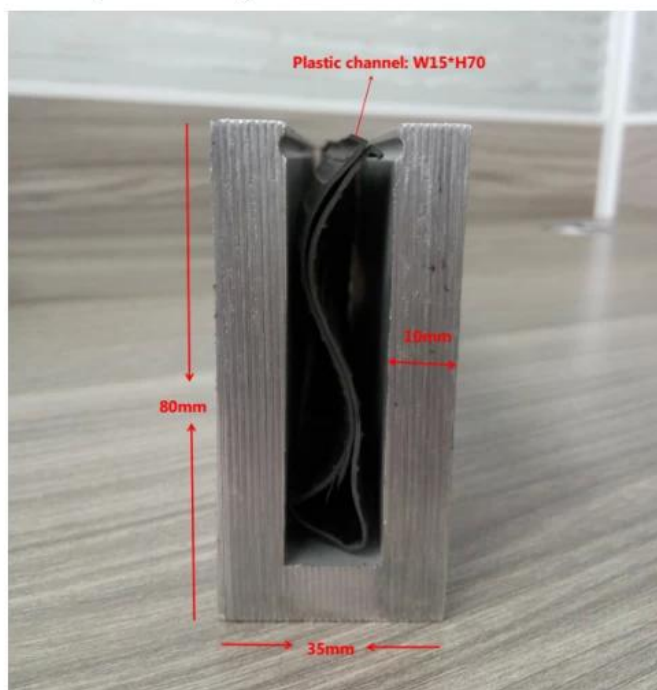

Waterproof tape 2 meters

Aluminum plastic fittings 3 sets

Expansion screws 3 pieces

LCH-D02

12 mm to 13.14 mm tempered glass

1 m aluminium groove contains the following accessories (excluding glass)

Aluminum trough 1 m

Decorative cover 2 meters

Aluminum plastic fittings 3 sets

Expansion screws 3 pieces

Για εμπορική και οικιακή εφαρμογή  
Για χονδρική και λιανική (Είμαστε κατασκευαστής)