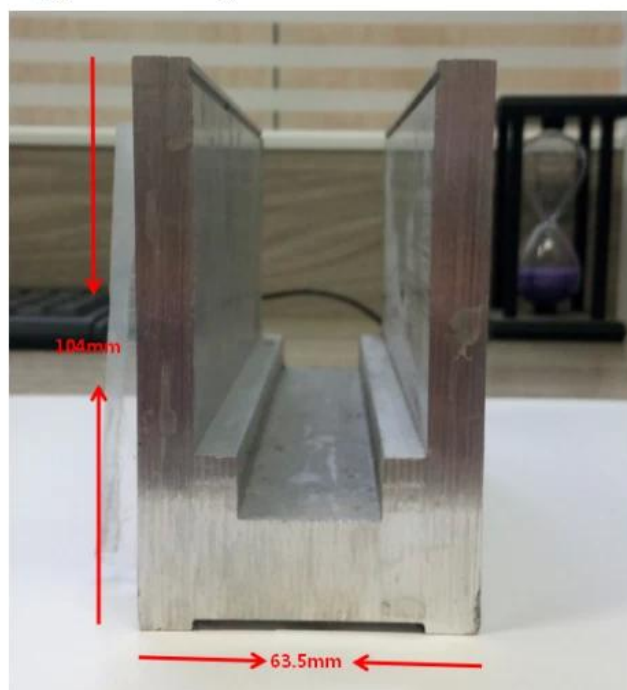

Waterproof tape 2 meters

Aluminum plastic fittings 3 sets

Expansion screws 3 pieces

LCH-D02

12 mm to 13.14 mm tempered glass

1 m aluminium groove contains the following accessories (excluding glass)

Aluminum trough 1 m

## ΠΕΡΙΣΣΟΤΕΡΕΣ ΤΥΠΟΙ ΚΑΝΑΛΙΟΥ ΑΛΟΥΜΙΝΙΟΥ U ΓΙΑ ΤΟ ΓΥΑΛΙ RAILING

Small profile: for glass thickness 10-12.76mm

Big profile: for glass thickness 20-30mm

**ΧΕΙΡΟΠΟΙΗΤΟ ΣΩΛΗΝΟΥ**