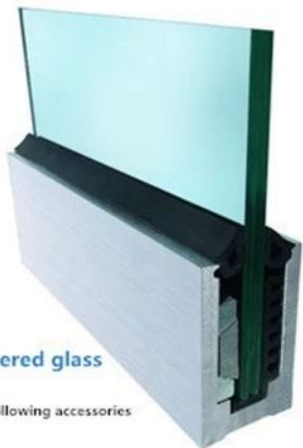

### LCH-B01

16 mm to 17.52 mm tempered glass

1 m aluminium groove contains the following accessories (excluding glass)

Aluminum trough 1 m Waterproof tape 2 meters

Aluminum plastic fittings 3 sets

Expansion screws 3 pieces

### LCH-B02

16 mm to 17.52 mm tempered glass

1 m aluminium groove contains the following accessories (excluding glass)

Aluminum trough 1 m

Decorative cover 2 meters

Aluminum plastic fittings 3 sets

Expansion screws 3 pieces

## LCH-C01 / A02: χωρίς / με επένδυση για χρήση με γυαλί 12mm έως 13.14mm

### LCH-C01

12 mm to 13.14 mm tempered glass

1 m aluminium groove contains the following accessories (excluding glass)

Aluminum trough 1 m Waterproof tape 2 meters

Aluminum plastic fittings 3 sets

Expansion screws 3 pieces