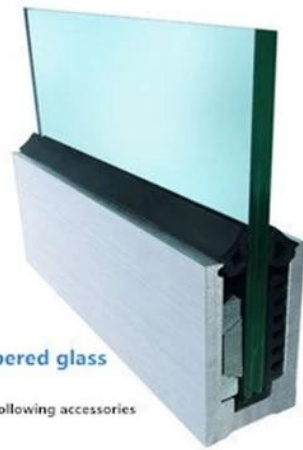

Διαθέσιμος Μοντέλα:

LCH-A01 / A02: χωρίς / με επένδυση για χρήση με γυαλί 20mm έως 21,52mm

LCH-A01

20 mm to 21.52 mm tempered glass

1 m aluminium groove contains the following accessories (excluding glass)

Aluminum trough 1 m Waterproof tape 2 meters Aluminum plastic fittings 3 sets Expansion screws 3 pieces

LCH-A02

20 mm to 21.52 mm tempered glass

1 m aluminium groove contains the following accessories (excluding glass)

Aluminum trough 1 m Decorative cover 2 meters Aluminum plastic fittings 3 sets Expansion screws 3 pieces

LCH-B01 / A02: χωρίς / με επένδυση για χρήση με γυαλί 16mm έως 17.52mm

LCH-B01

16 mm to 17.52 mm tempered glass

1 m aluminium groove contains the following accessories (excluding glass)

Aluminum trough 1 m Waterproof tape 2 meters

Aluminum plastic fittings 3 sets

Expansion screws 3 pieces

LCH-B02

16 mm to 17.52 mm tempered glass