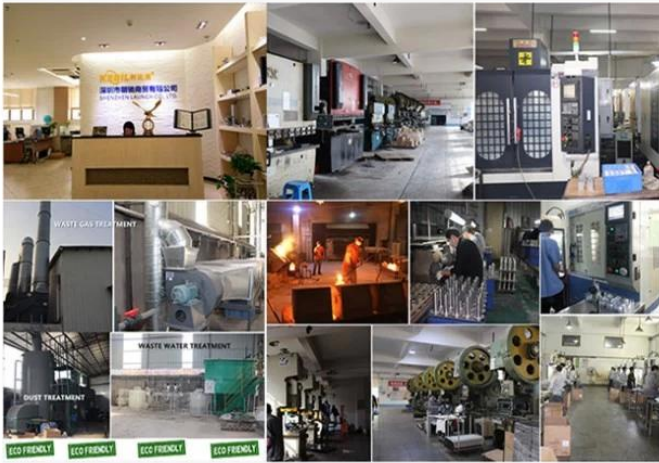

Service Provided by SGS
Report No.: 19536352_P+T

Service Provided by SGS
Report No.: 19552720_P

WHY CHOOSE US

15 YEARS EXPERIENCE

We have been manufacturing railing hardware since 2004.

ONE STOP SERVICE

We provide integrated railing solutions. We manufacture. We deliver.

PROFESSIONAL R&D TEAM

We have engineering experts for developing new products.

TOP QUALITY & GOOD PRICE

We are strict on quality control as well as cost evaluation.

ABOUT US

Shenzhen Launch Co., Ltd was established in 2004, located at Nanshan District, Shenzhen, and one hour by car from Hongkong International Airport. Our main products are high-grade building materials including stainless steel balustrade post, staircase handrail, balcony guardrail, swimming pool fence and other high-grade building materials. All the products are designed strictly according to the high-end market requirements. We have our own factory in Tangxia Town, Dongguan, with more than 50 sets of various precision equipments, such as CNC lathe, milling machine, punching machine, pipe cutter, argon welder, drilling machine, polisher, etc. which can provide customers with complete product processing services.